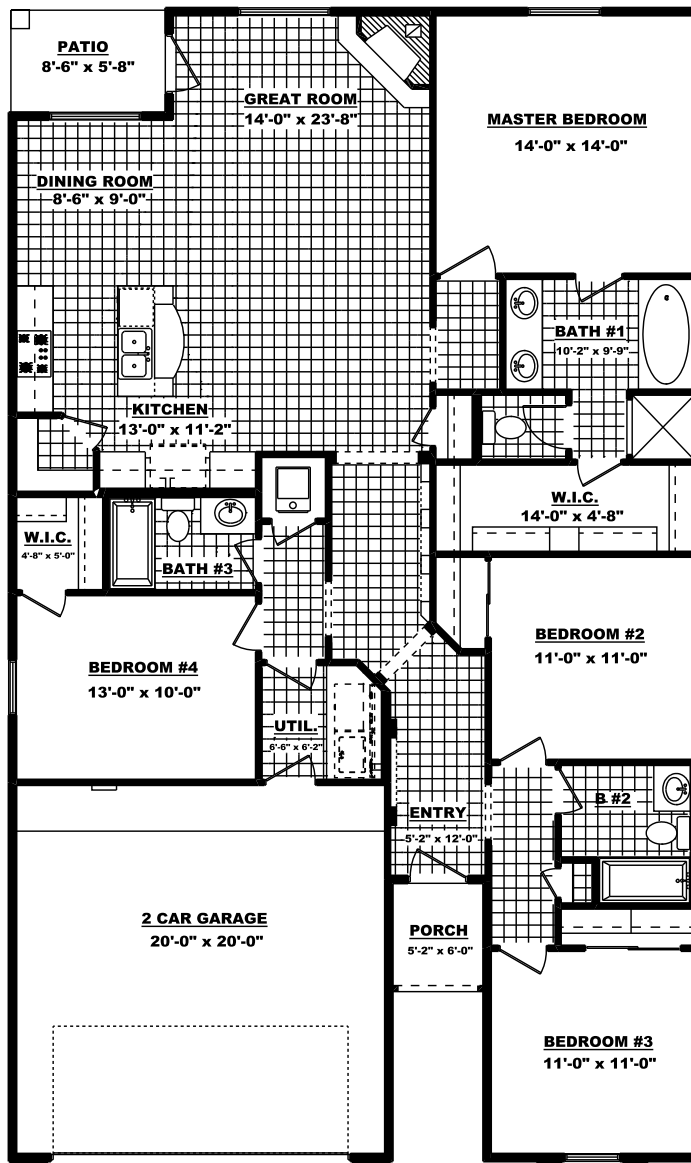

EL PARAISO "D"

6024 Ginger Park St.

1,807 Sq. Ft. - 4 Bedroom - 3 Bath - 2 Car Garage
W 37'-4" X D 62'-4"