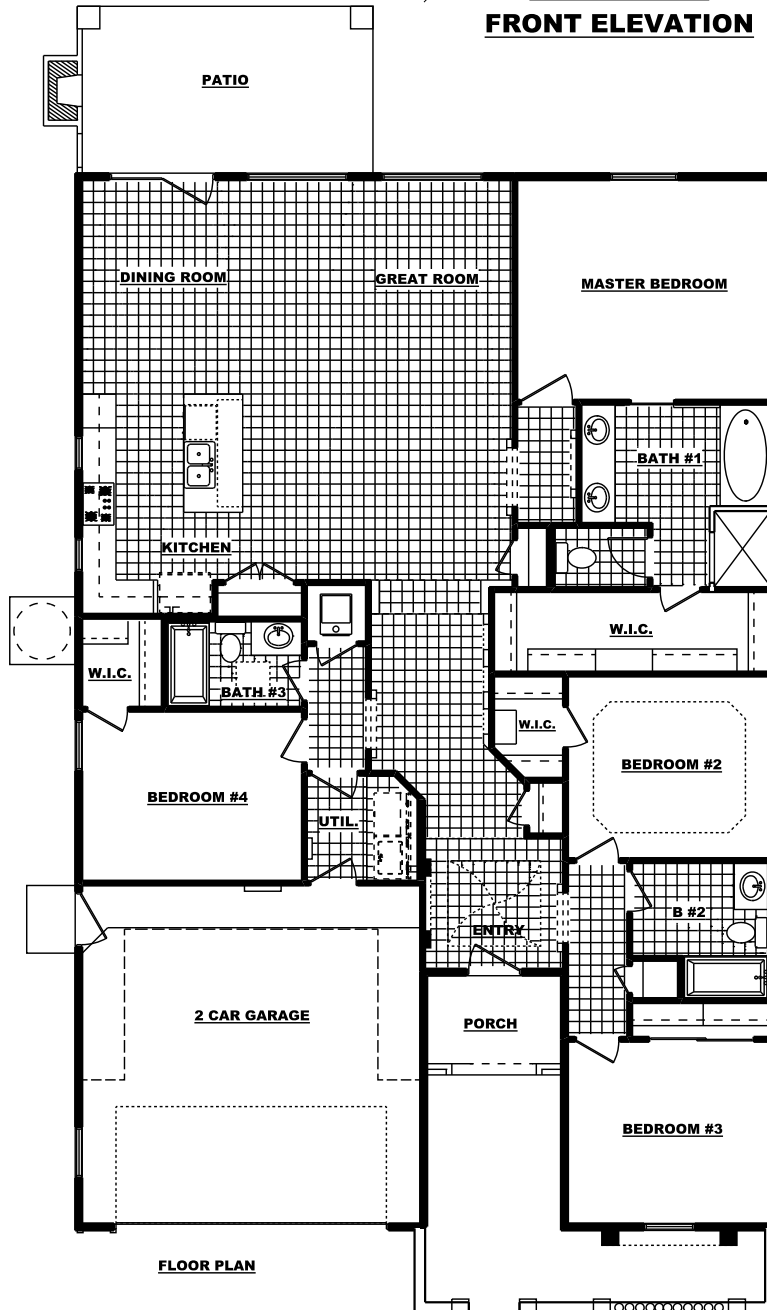

# EL PARAISO (MOD)

1661 Land Rush St.

**COURTYARD  
FRONT ELEVATION**

**2,060 Sq. Ft. - 4 Bedroom - 3 Baths - 2 Car Garage**

**41'-4" W X 62'-4" D**