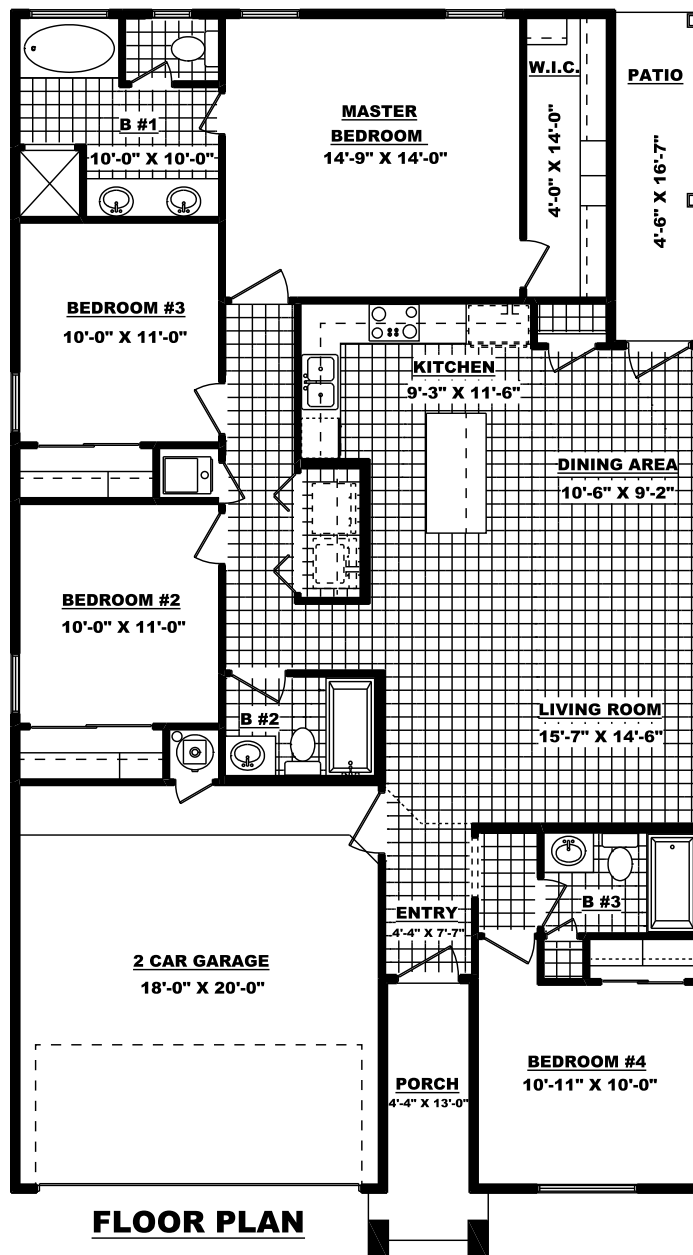

# THE HUDSON "B"

7049 Long Meadow Dr.

**1,559 Sq. Ft. - 4 Bedroom - 3 Bath - 2 Car Garage  
W 34'-6" X D 59'-0"**