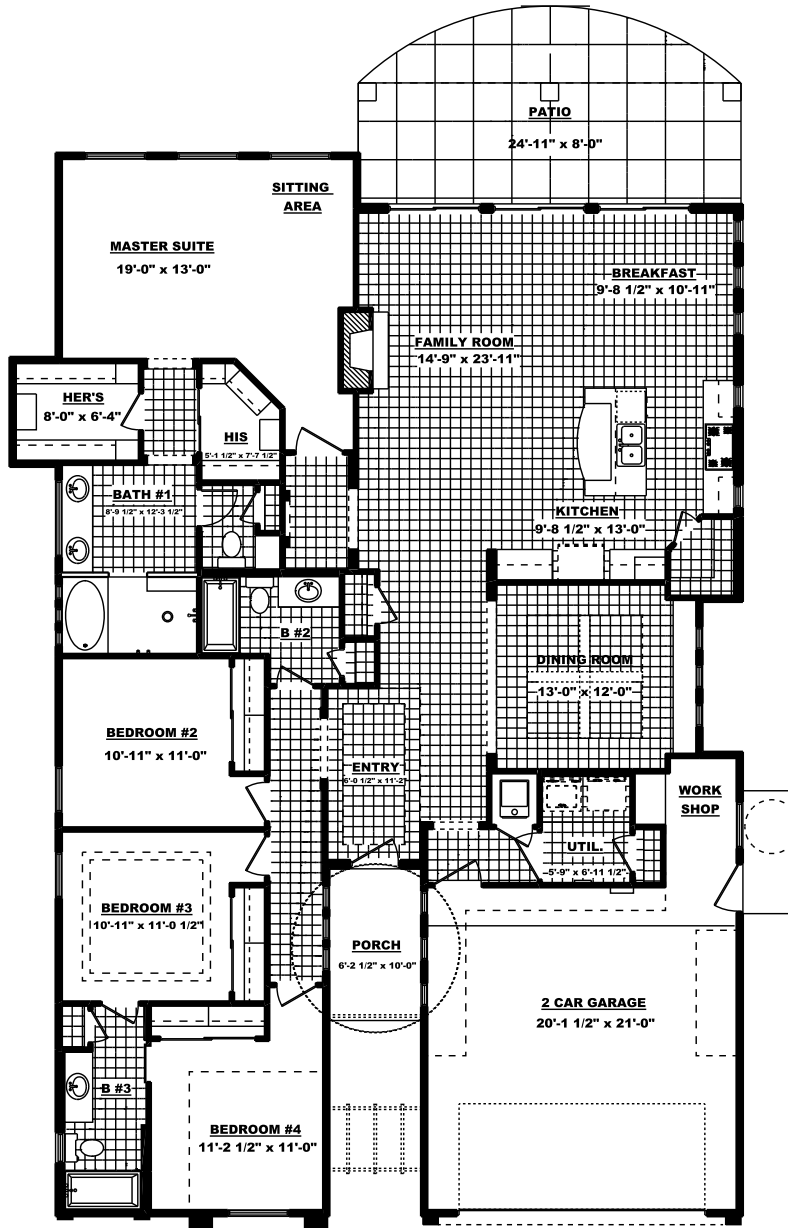

THE PARADISE JR. W/DINING

5712 Berwyn Ct.

2,377 Sq. Ft. - 4 Bedroom - 3 Bath - 2 Car Garage

W 47'-6" x D 69'-0"