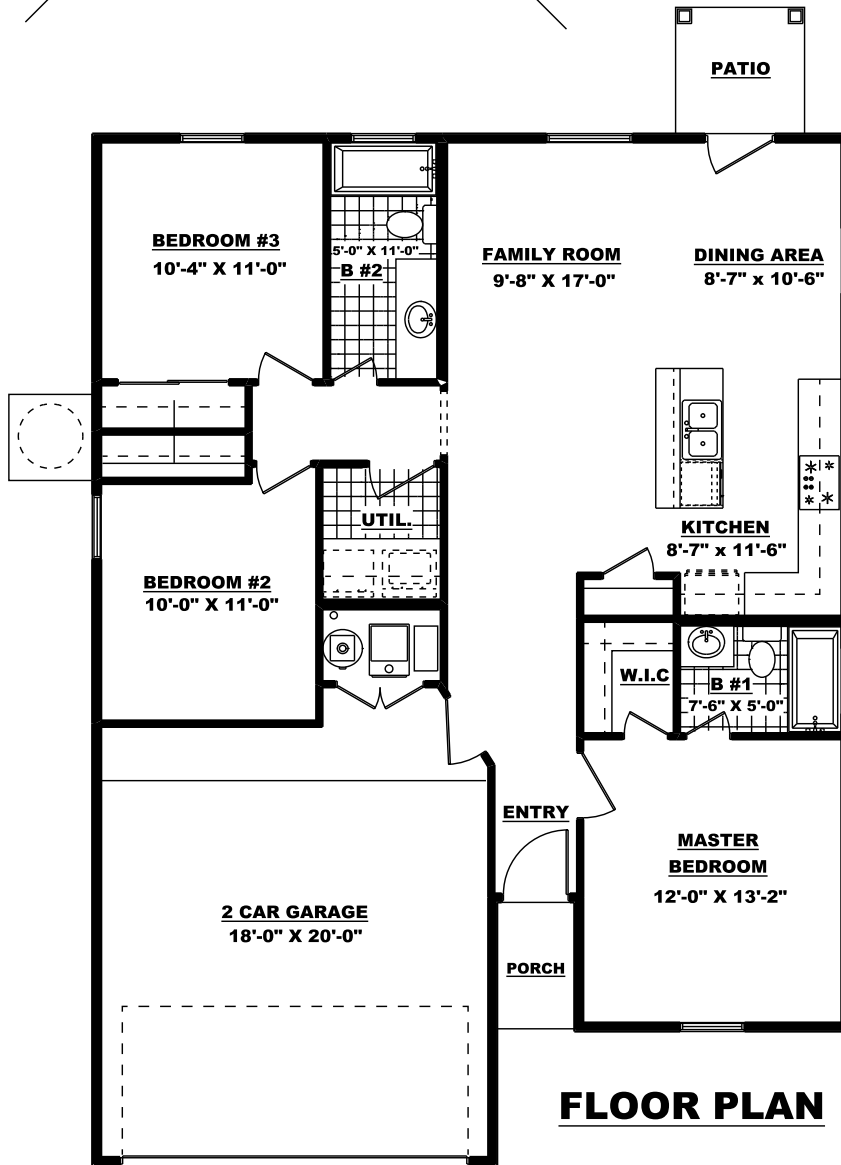

THE TERRY

1100 Natalia St.

1,178 Sq. Ft. - 3 Bedroom - 2 Bath - 2 Car Garage
W 35'-0" X 47'-9"