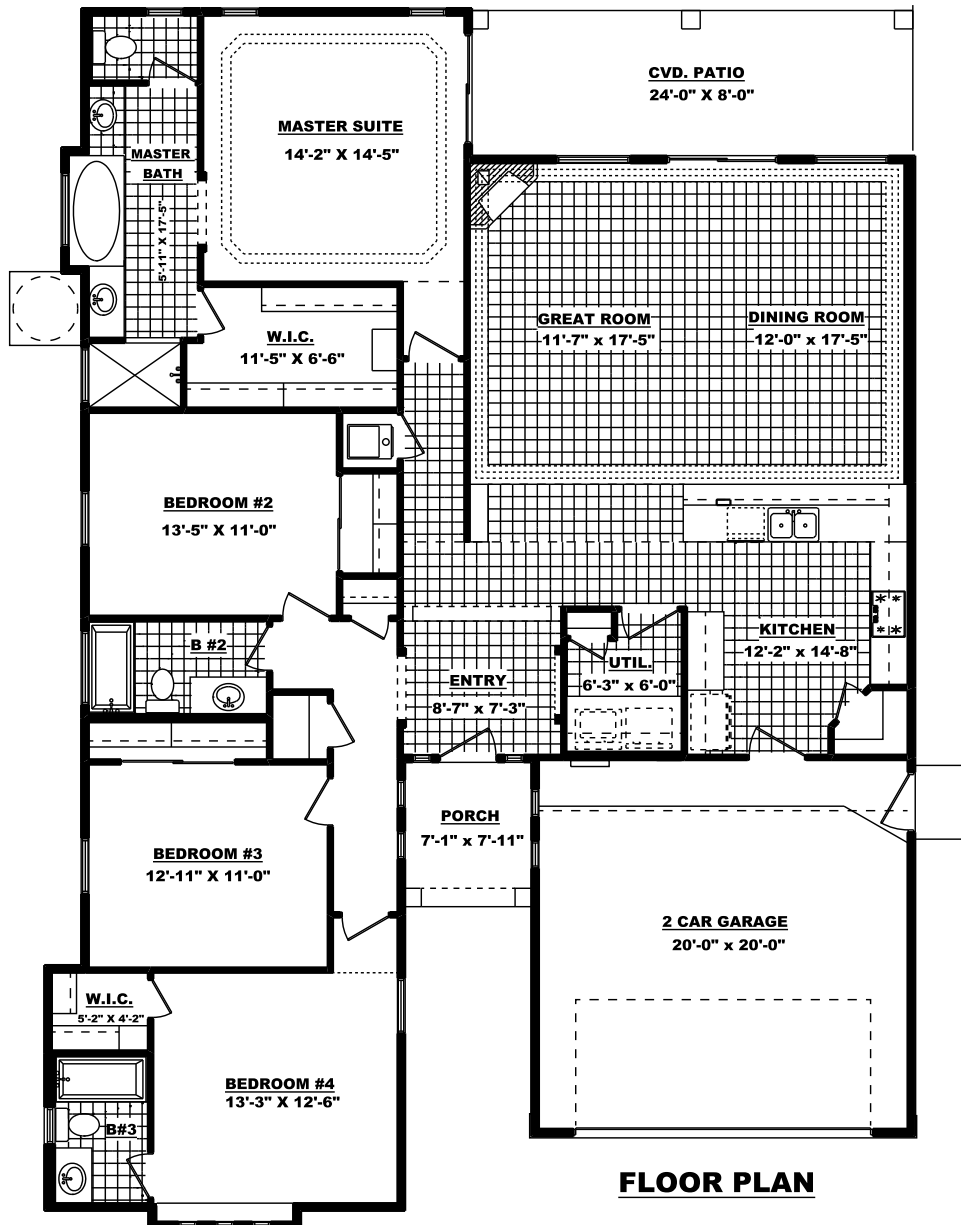

THE GAILEN JR. C

12180 Chapel Hill Rd.

2,126 Sq. Ft. - 4 Bedroom - 3 Baths - 2 Car Garage
W 47'-0" X D 65'-0"