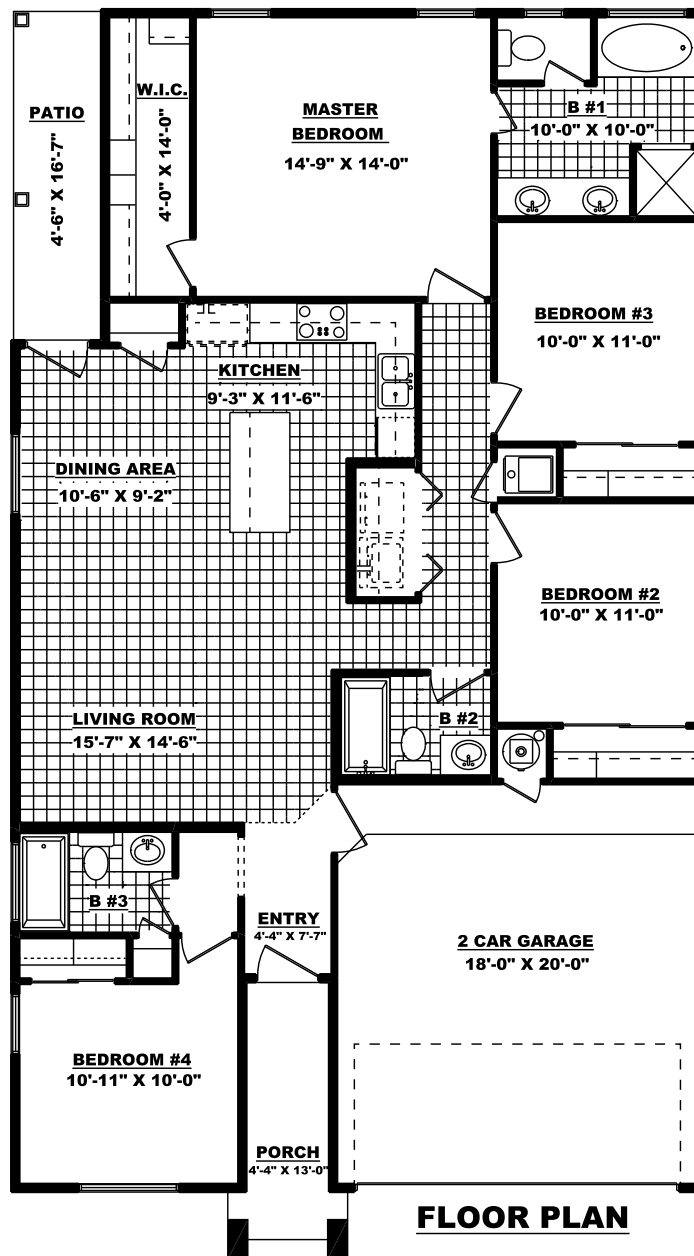

THE HUDSON "B"

14684 Boer Trail Ave.

**1,559 Sq. Ft. - 4 Bedroom - 3 Bath - 2 Car Garage
W 34'-6" X D 59'-0"**