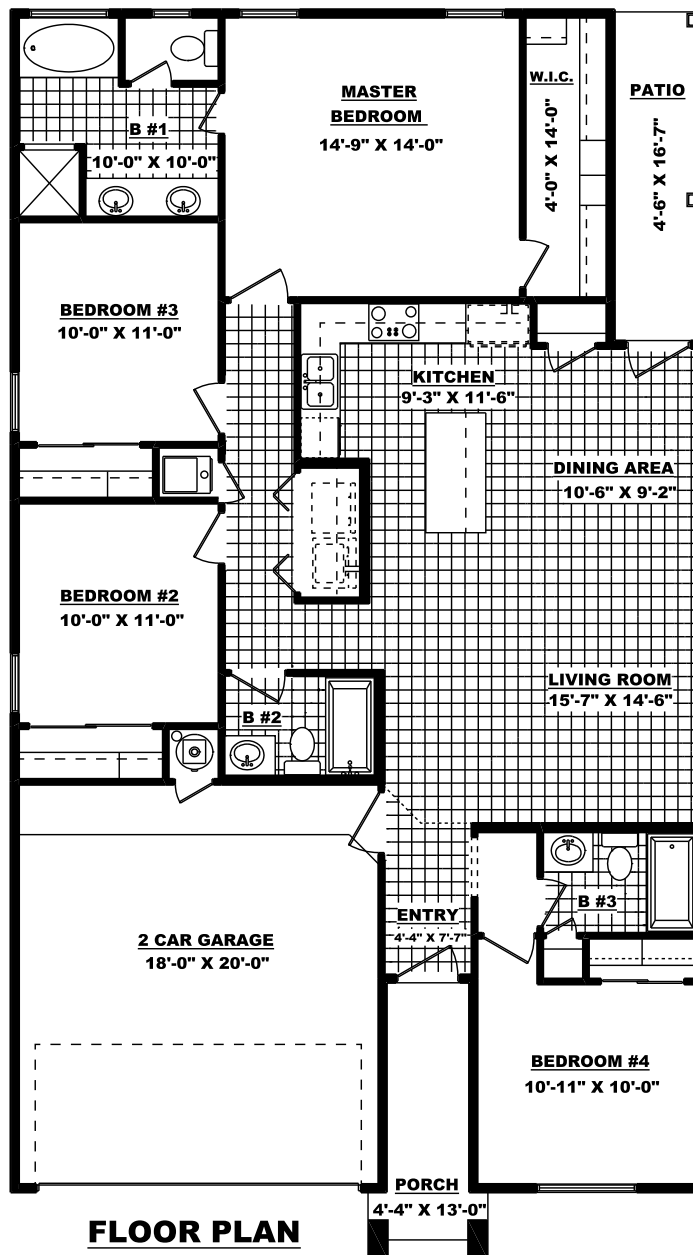

THE HUDSON "B"

7245 Copper Sky Ct.

1,559 Sq. Ft. - 4 Bedroom - 3 Bath - 2 Car Garage
W 34'-6" X D 59'-0"