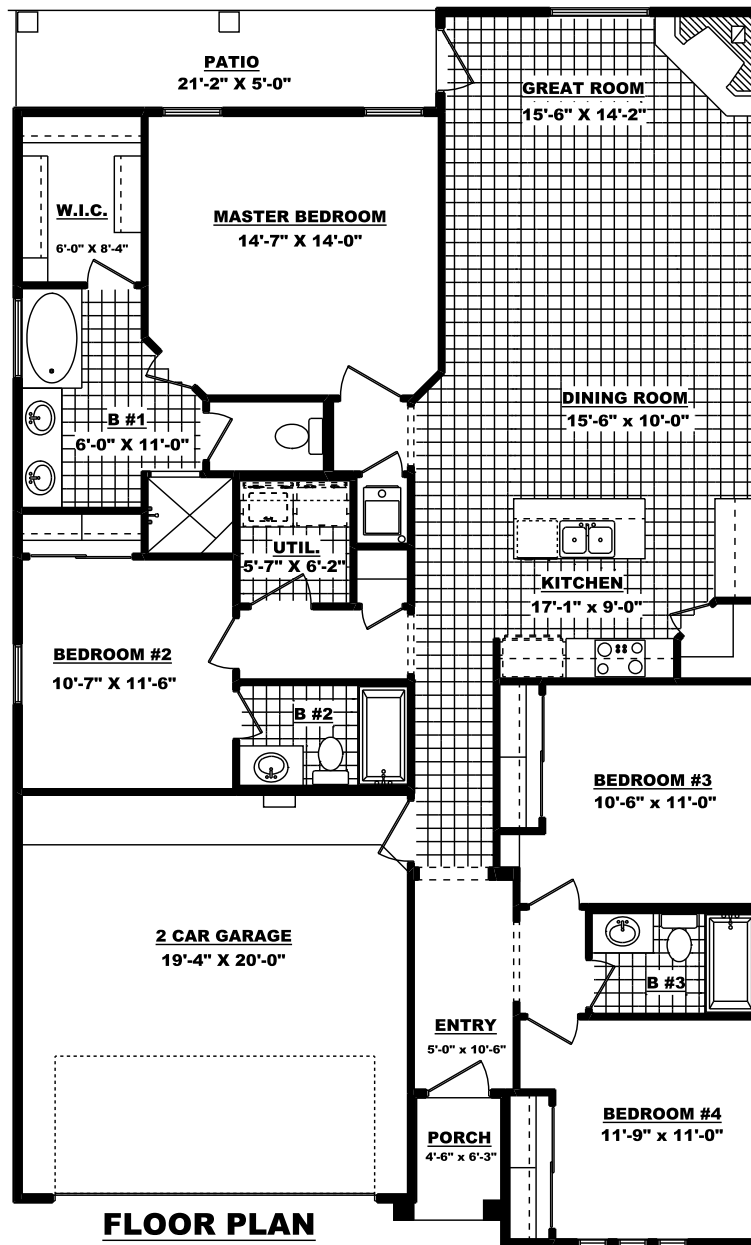

THE ITALIA

882 Maple Park Ave.

**1,740 Sq. Ft. - 4 Bedroom - 2 Bath - 2 Car Garage
W 37'-3" X 61'-10"**