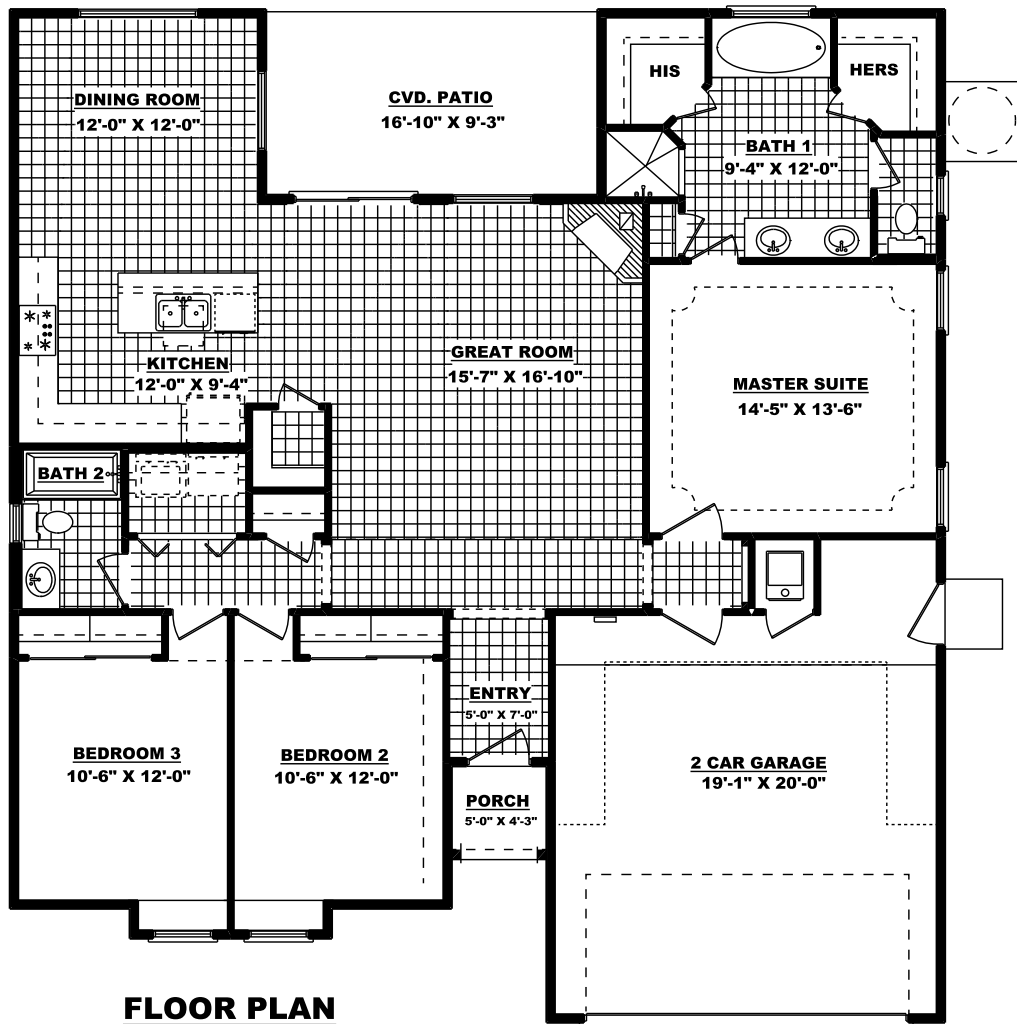

THE NOPAL

1644 Neleigh Loop

1,610 Sq. Ft. - 3 Bedroom - 2 Bath - 2 Car Garage

W 46'-7" X D 50'-6"