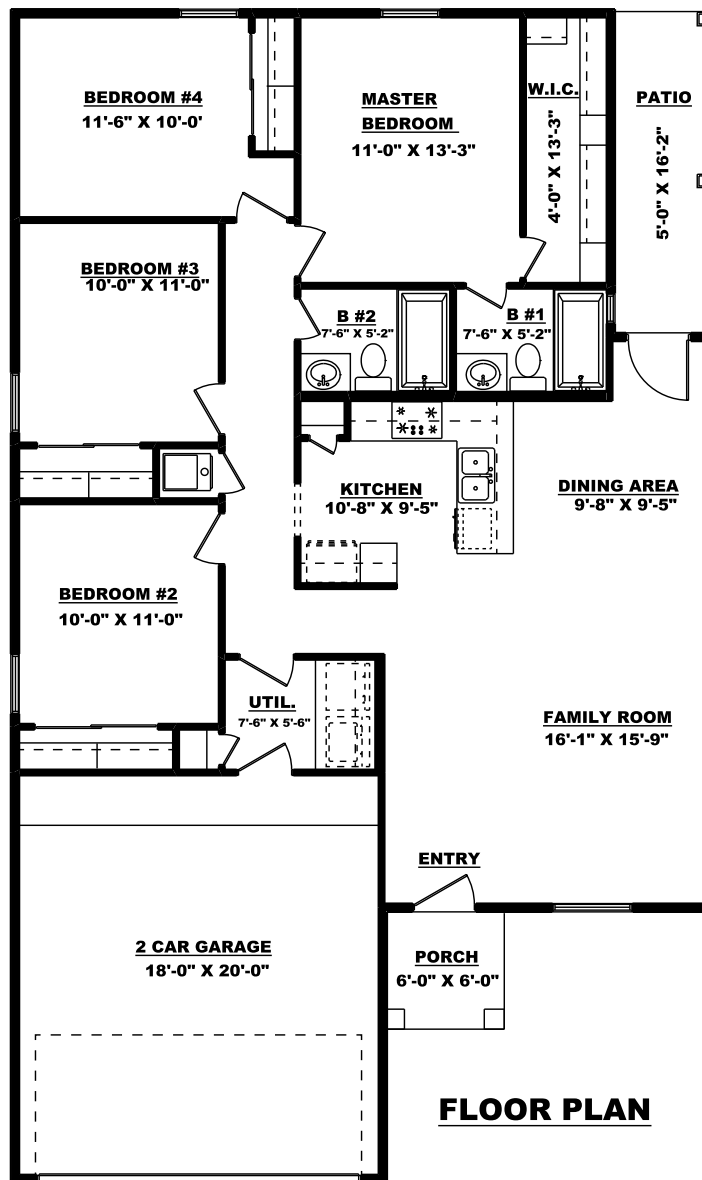

THE CAMARENA

1,387 Sq. Ft. - 4 Bedroom - 2 Bath - 2 Car Garage
35'-0" X 58'-6"