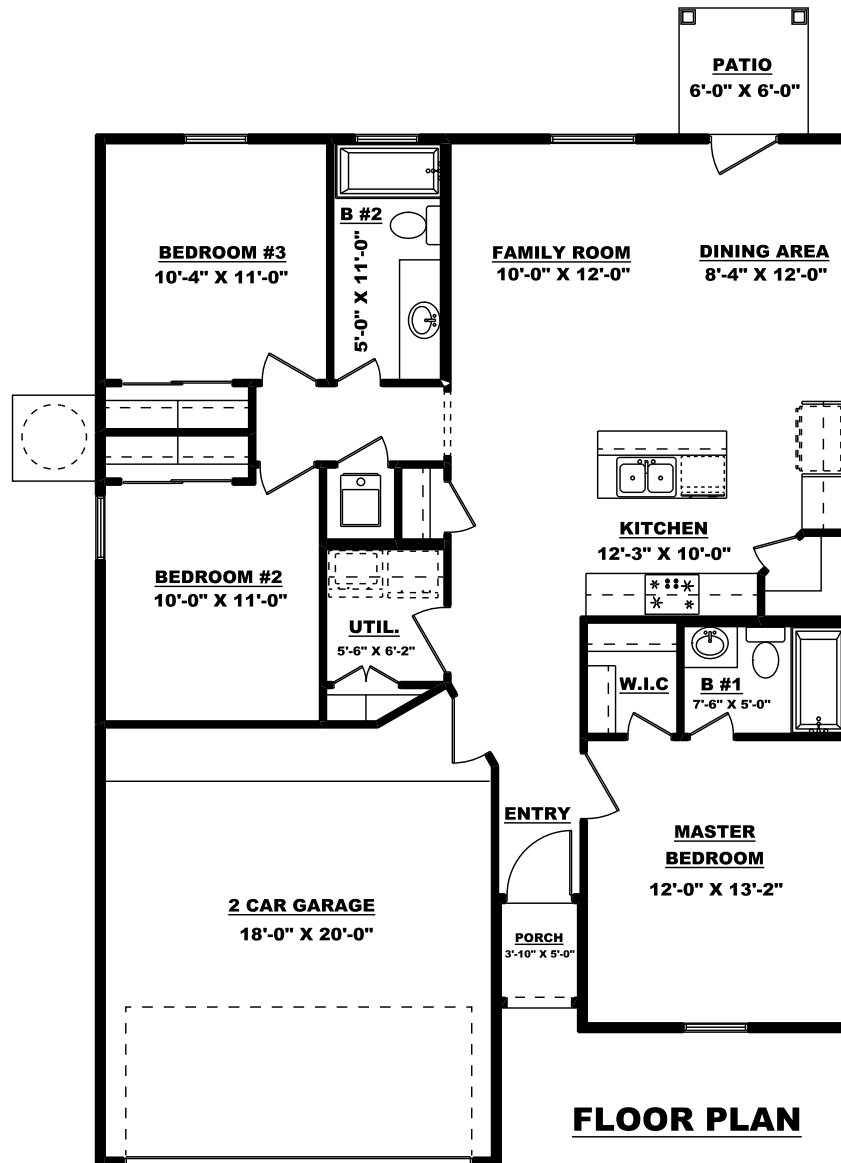

THE TERRY

1,184 Sq. Ft. - 3 Bedroom - 2 Bath - 2 Car Garage
35'-0" X 47'-9"