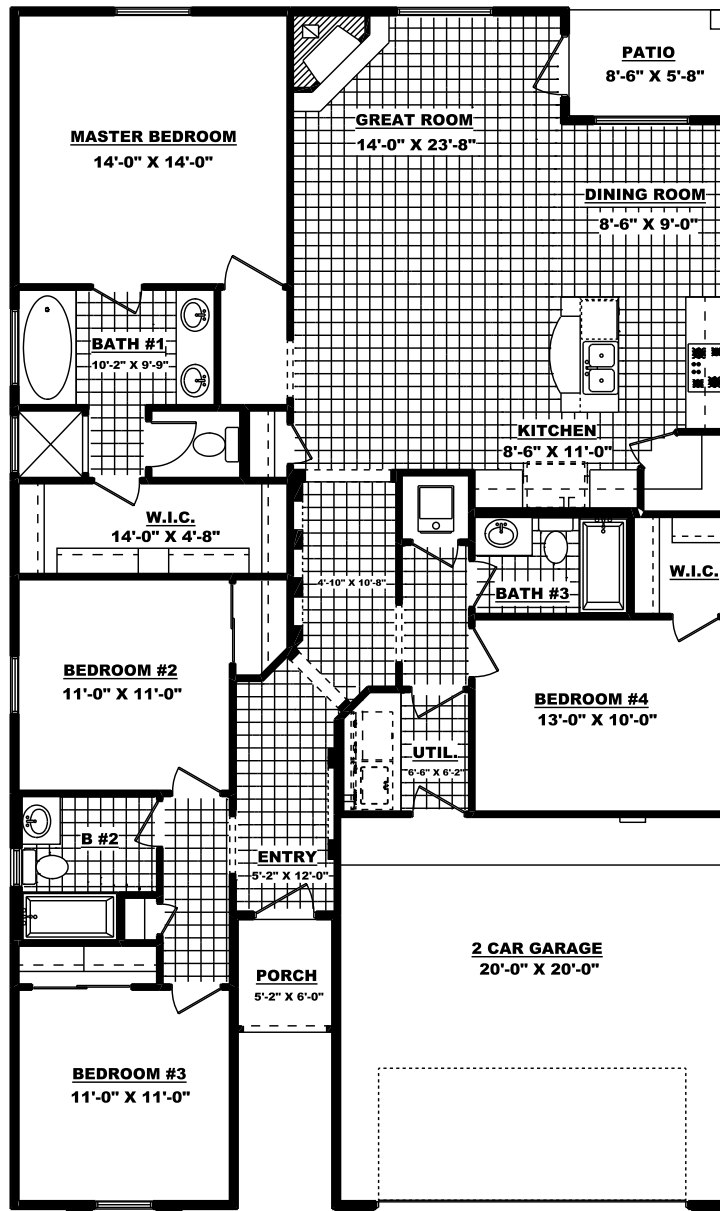

EL PARAISO "D"

FRONT ELEVATION

FLOOR PLAN

1,807 Sq. Ft. - 4 Bedroom - 3 Bath - 2 Car Garage

W 37'-4" X D 62'-4"