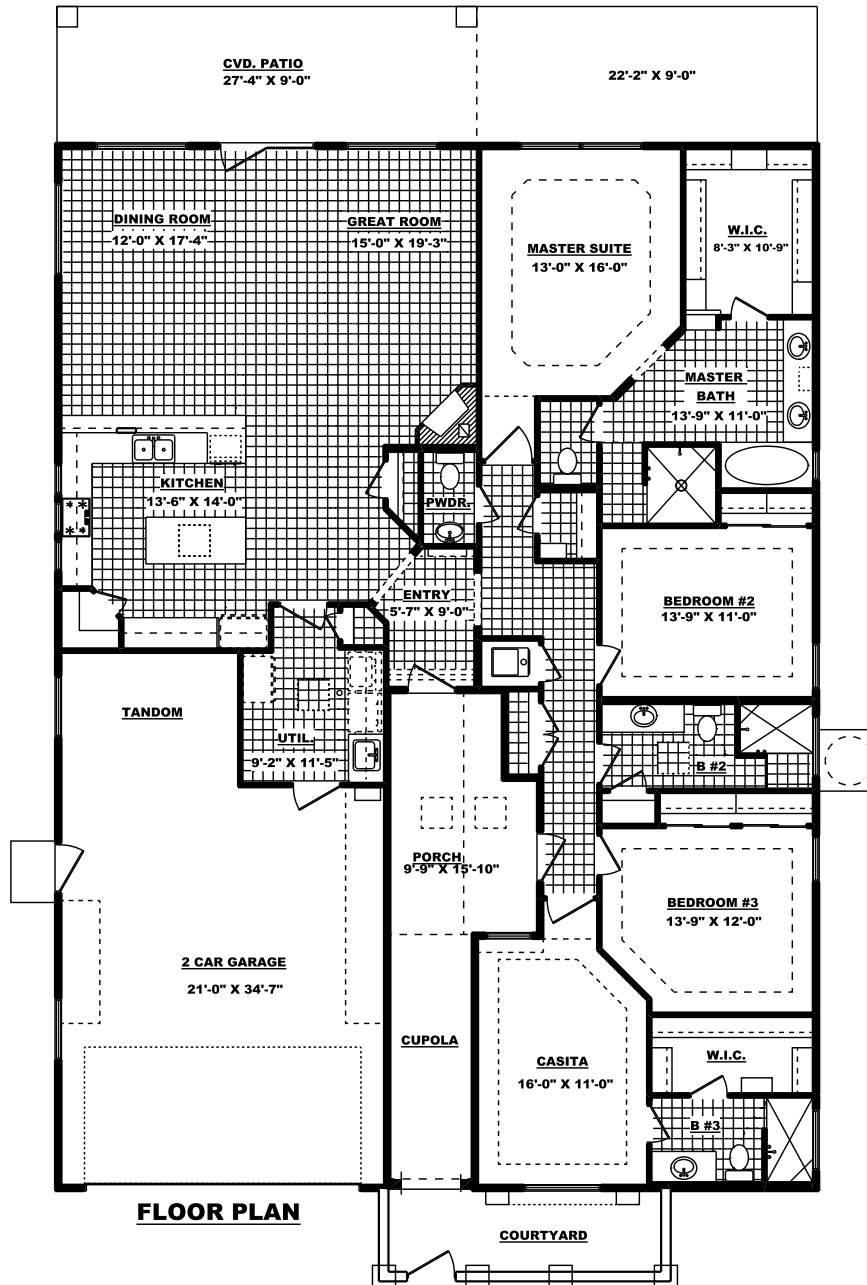

THE CORDOVA

7237 High Plains Dr.

2,521 Sq. Ft. - 4 Bedroom - 3.5 Baths - 2 Car Garage

W 49'-6" X D 68'-0"