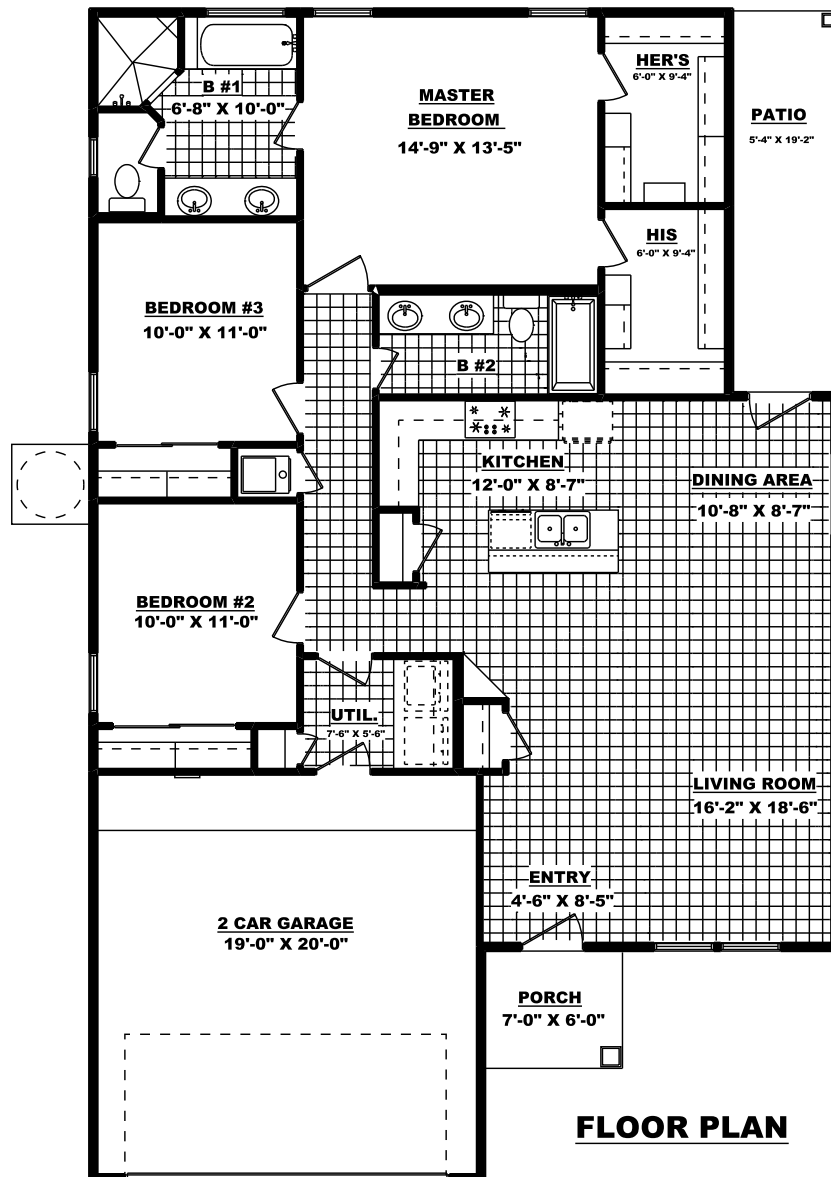

# THE JUSTIN

**1,500 Sq. Ft. - 3 Bedroom - 2 Bath - 2 Car Garage  
W 37'-4" X D 58'-6"**