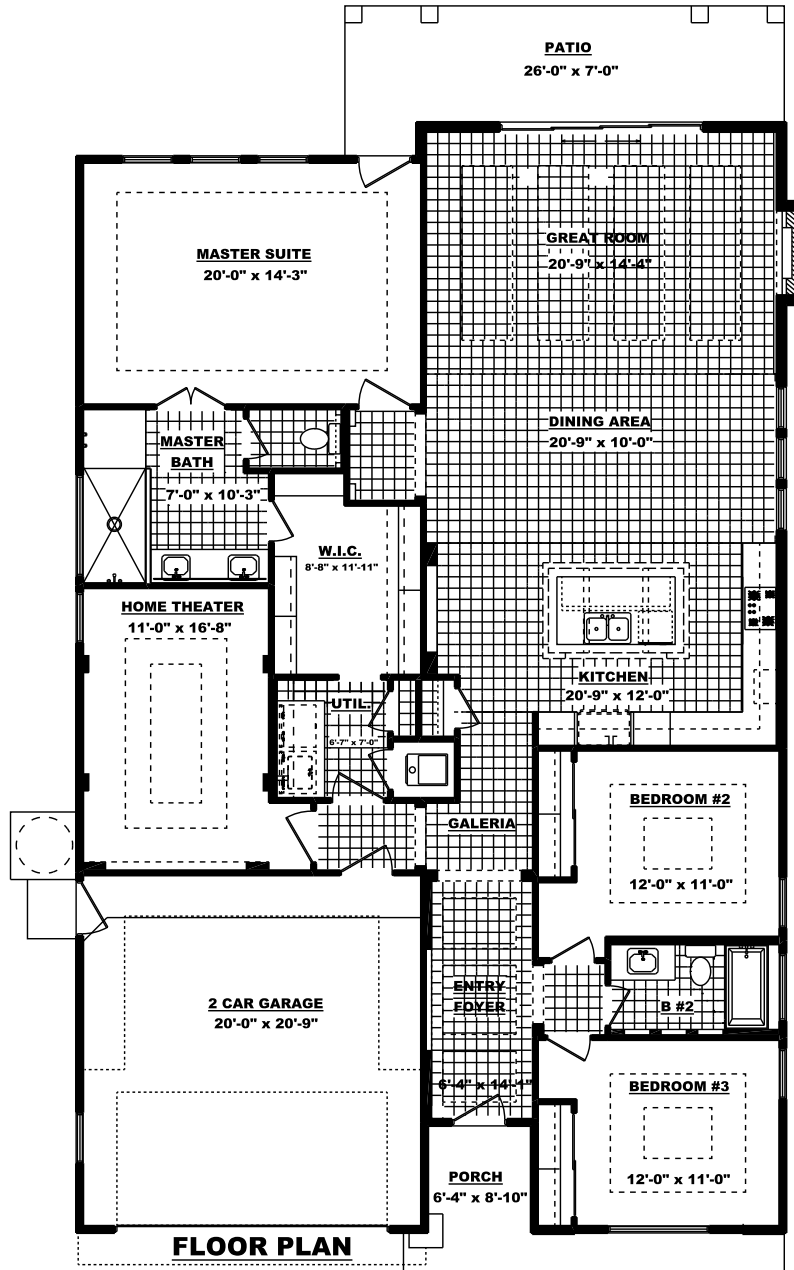

THE COTTONWOOD D.C.

5307 Grove East Dr.

2,263 Sq. Ft. - 3 Bedroom - 2 Bath - 2 Car Garage

W 41'-91/2" X D 65'-6"