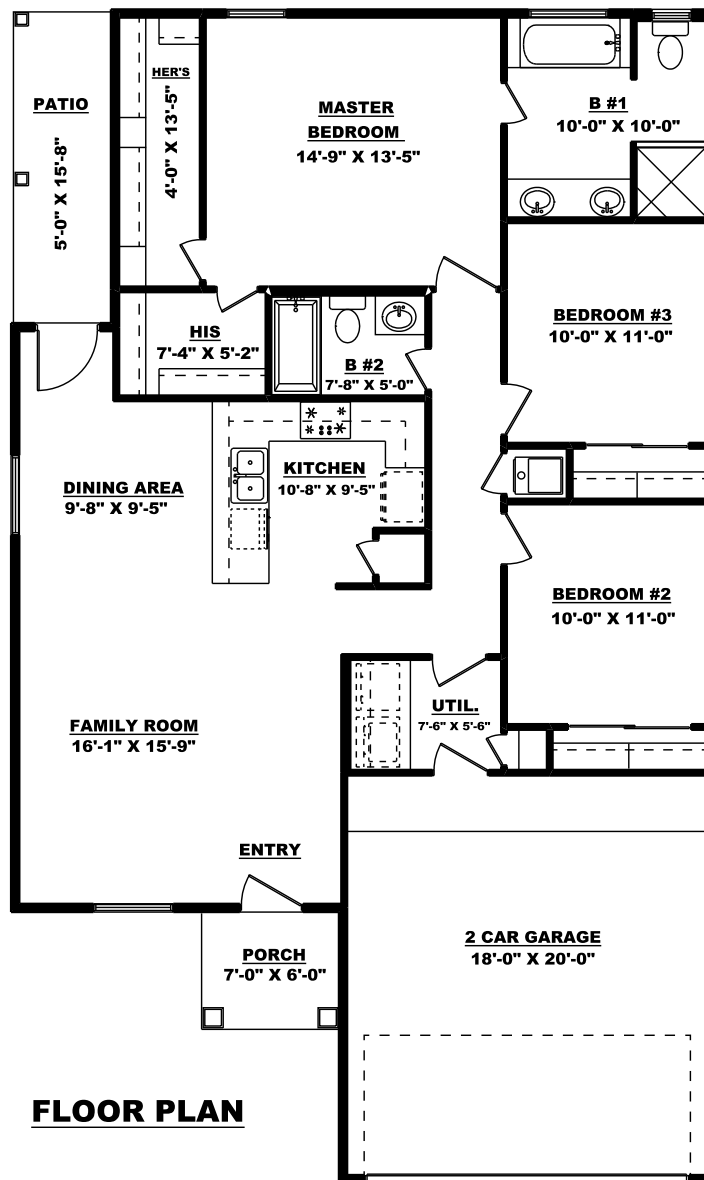

THE AGUILAR "B"

1,390 Sq. Ft. - 3 Bedroom - 2 Bath - 2 Car Garage
35'-0" X 58'-6"