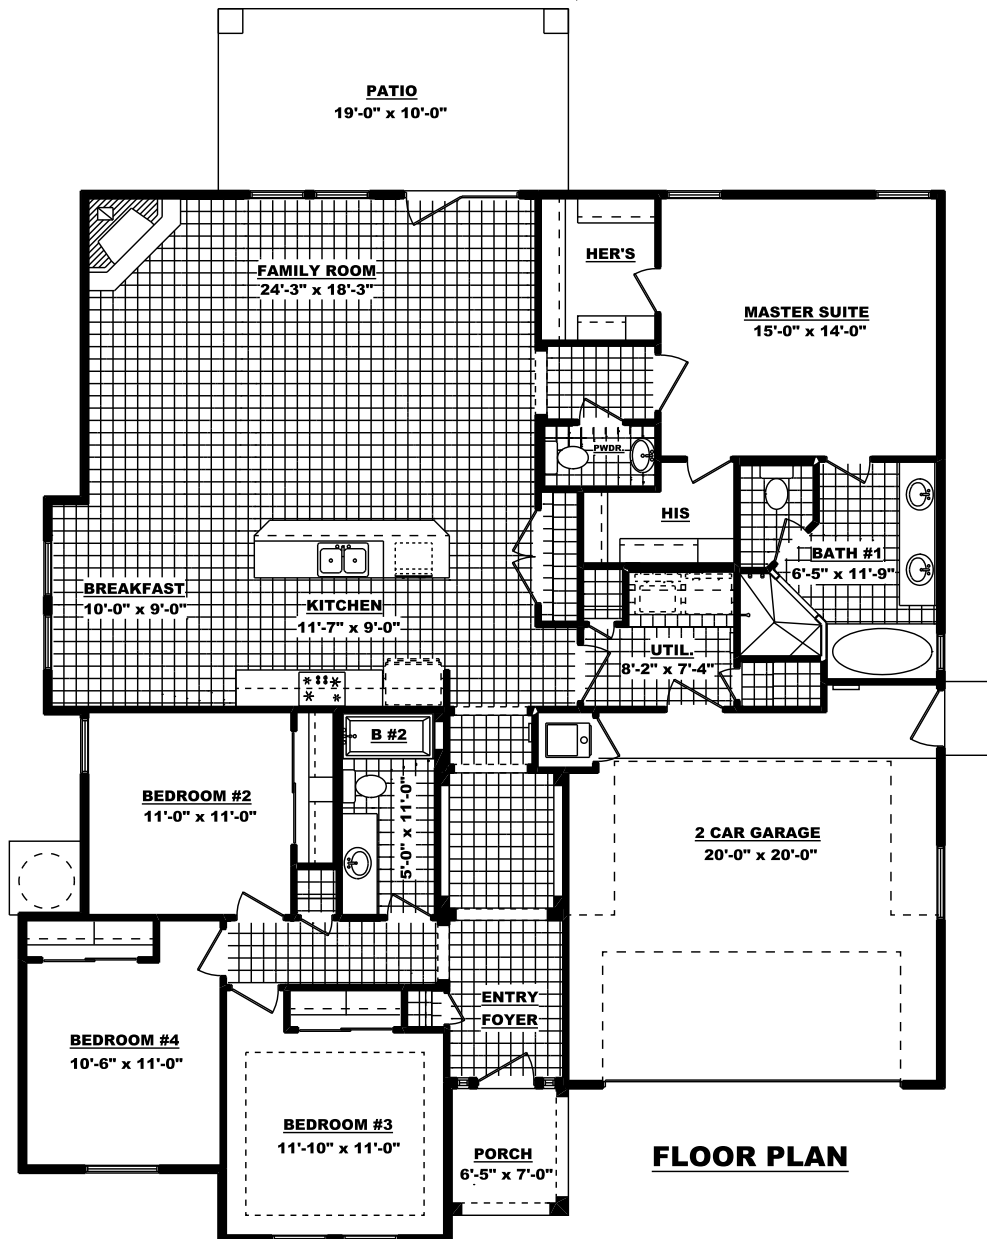

THE LILY W/POWDER

5705 Edingburgh Dr.

FRONT ELEVATION

2,053 Sq. Ft. - 4 Bedroom - 2.5 Bath - 2 Car Garage

50'-0" x 56'-10"