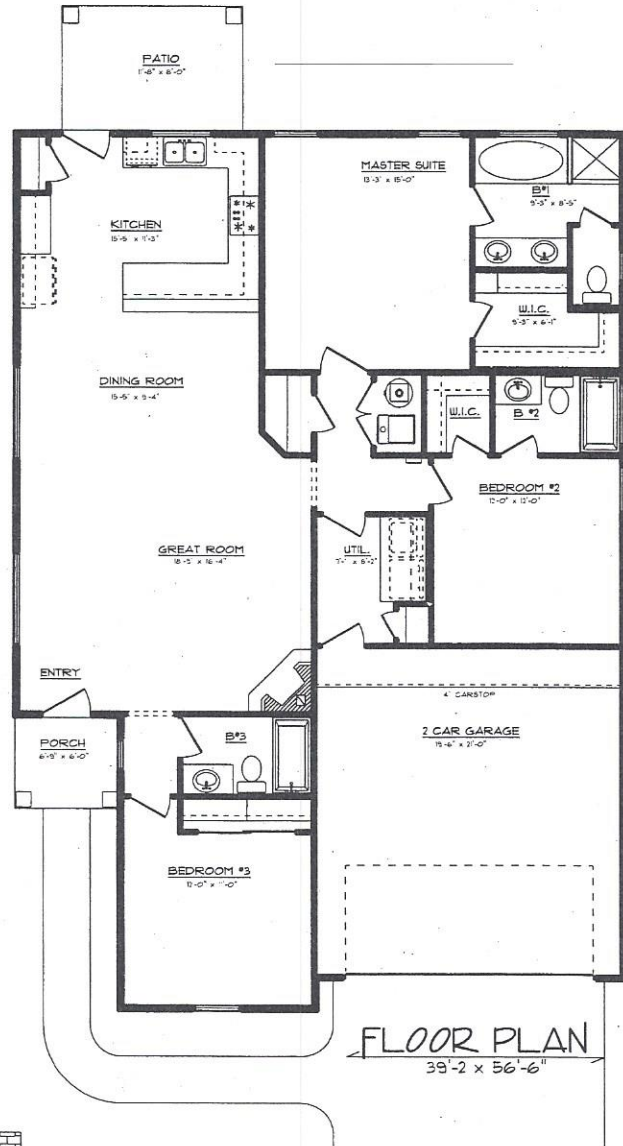

ACCENT HOMES INC.

THE CHEYENNE

7256 TURTLE CREEK CT.

LIVING AREA 1644 SQ.FT.

- GREAT ROOM
- DINING ROOM
- KITCHEN
- UTIL. ROOM
- 3 BEDROOMS
- 3 BATHS
- 2 CAR GARAGE

DATE 3-23-16