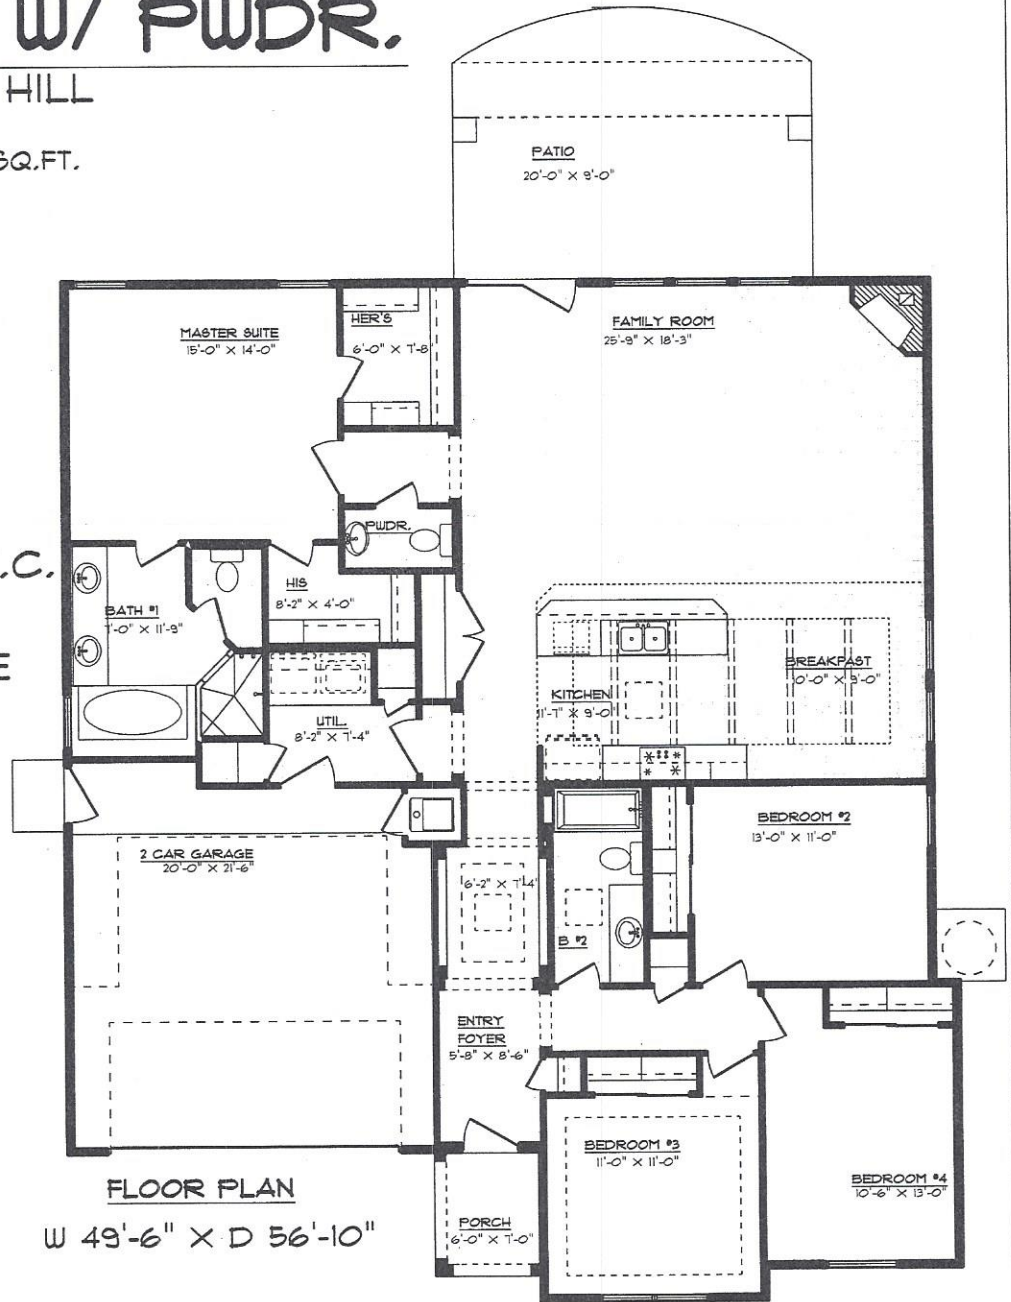

## THE LILY W/ PWDR.

12168 CHAPEL HILL

LIVING AREA 2104 SQ.FT.

- FAMILY ROOM
- KITCHEN
- BREAKFAST
- 4 BEDROOMS
- 2 BATHS
- PWDR. BATH
- HIS & HER'S W.I.C.
- UTIL ROOM
- 2 CAR GARAGE

DATE 3-22-16