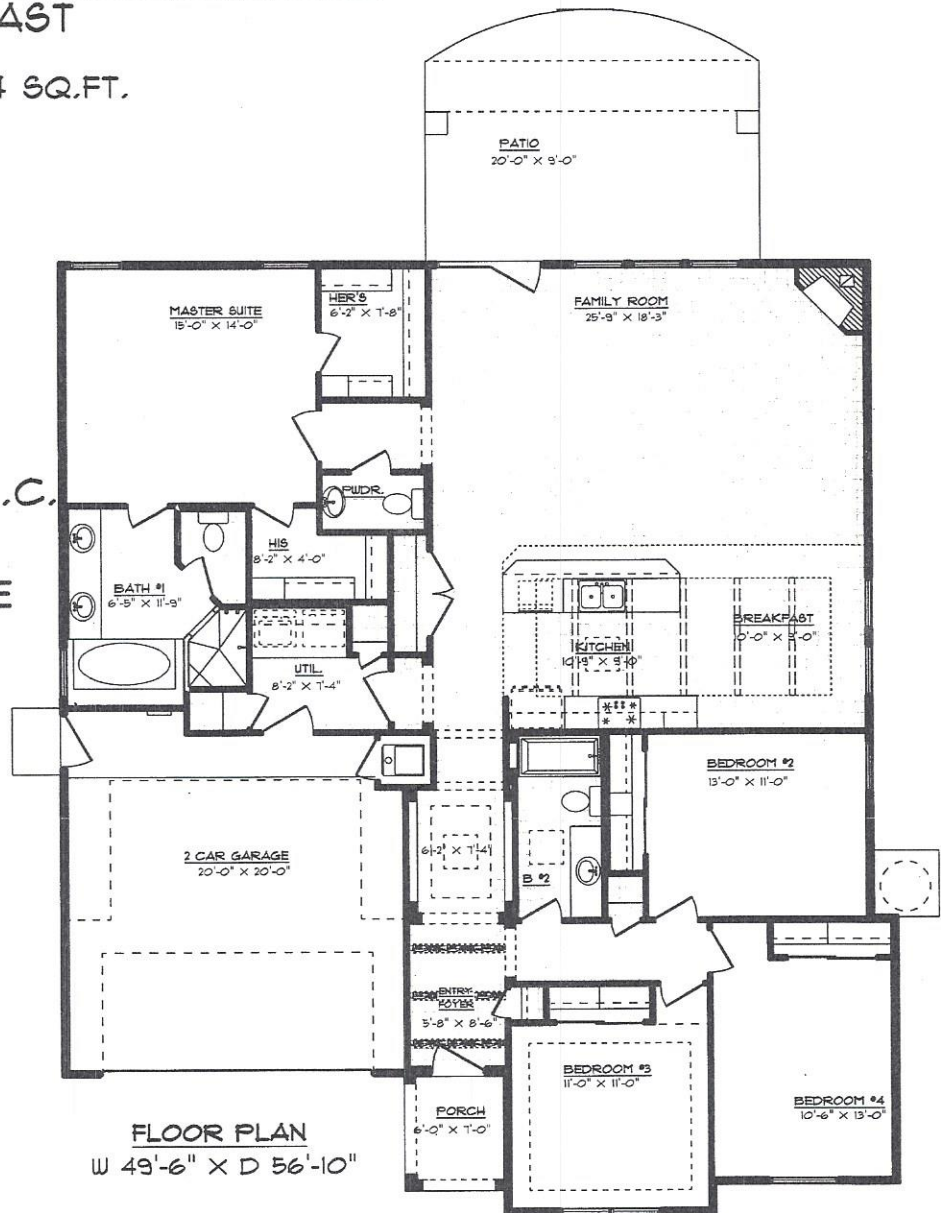

## THE LILY W/ PWDR.

5204 GROVE EAST

LIVING AREA 2104 SQ.FT.

- FAMILY ROOM
- KITCHEN
- BREAKFAST
- 4 BEDROOMS
- 2 BATHS
- PWDR. BATH
- HIS & HER'S W.I.C.
- UTIL ROOM
- 2 CAR GARAGE

DATE 3-22-16