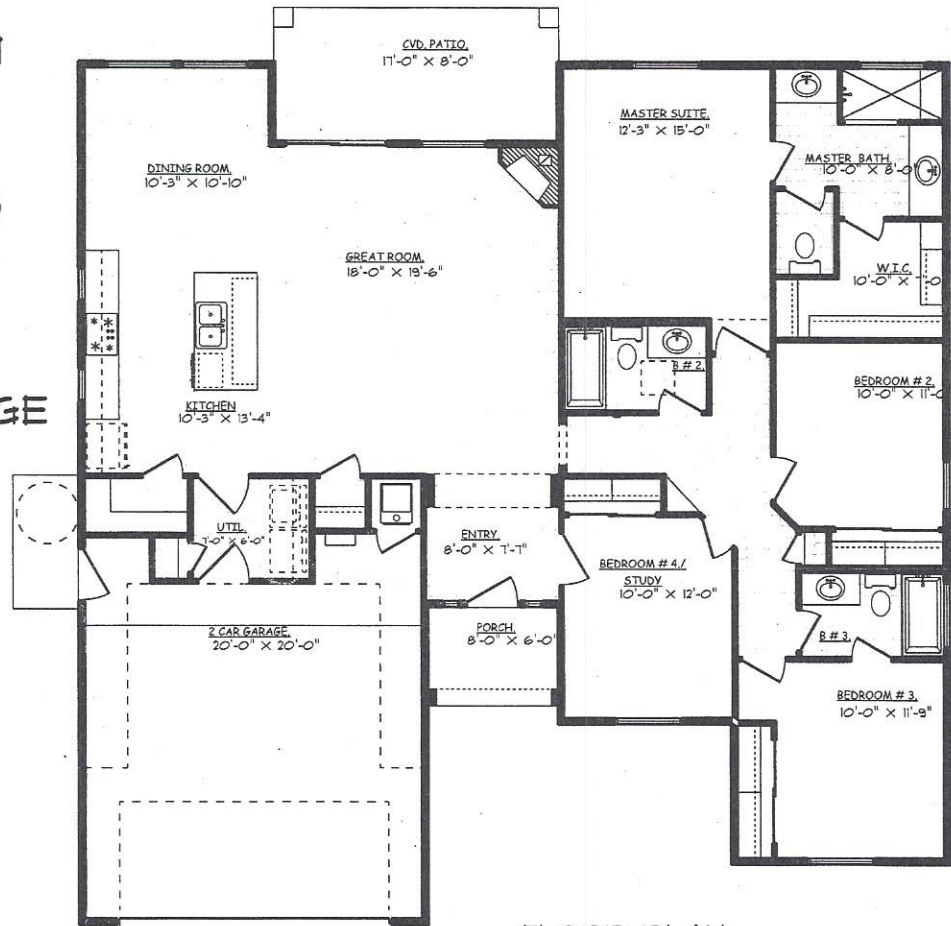

FLAIR HOMES INC.

THE RICK STRINGFIELD

5802 RANNEDALE CT.

LIVING AREA 1821 SQ.FT.

- GREAT ROOM
- KITCHEN
- DINING
- 4 BEDROOMS
- 3 BATHS
- BIG W.I.C.
- UTIL ROOM
- 2 CAR GARAGE

FLOOR PLAN
W 51'-9" X D 51'-4 1/2"

FRONT ELEVATION

DATE 3-22-16