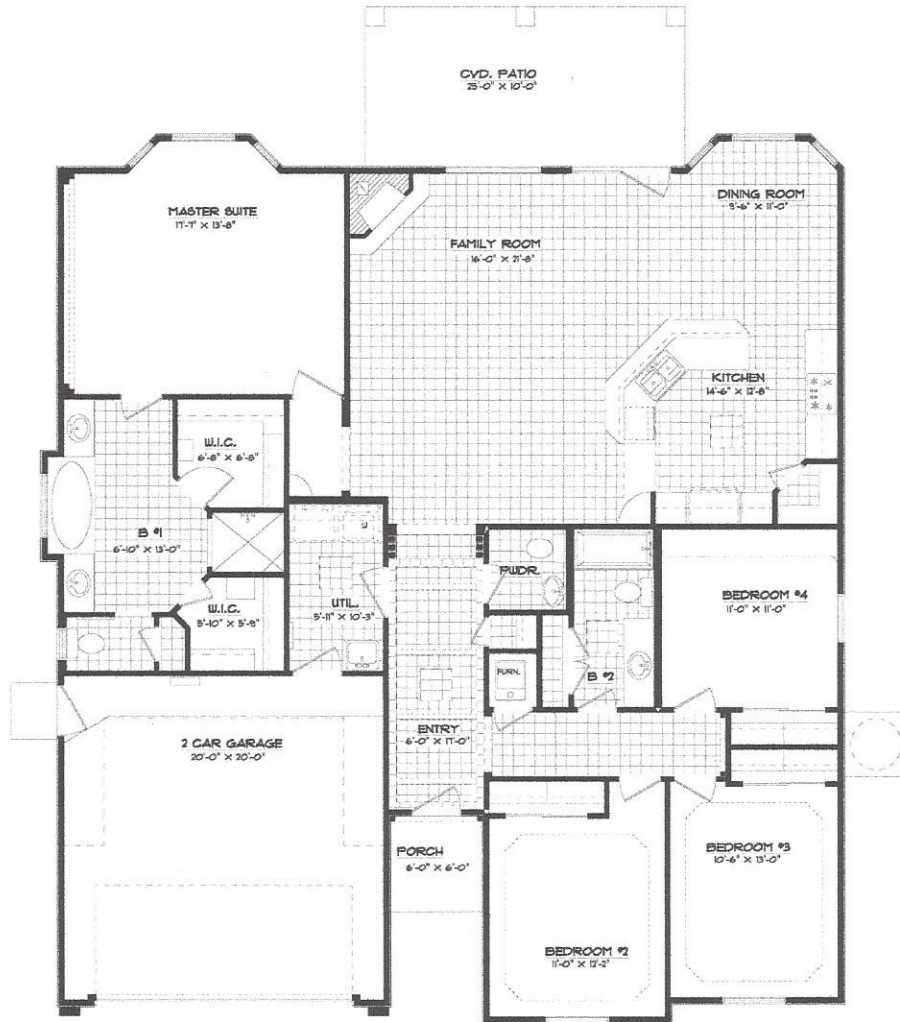

# THE LUCERO

4411 Maricopa Cir.

**FLOOR PLAN**  
W 49'-11" X D 54'-7"

2,105 Sq. Ft. – 4 Bedrooms – 2.5 Bathrooms – 2 Car Garage