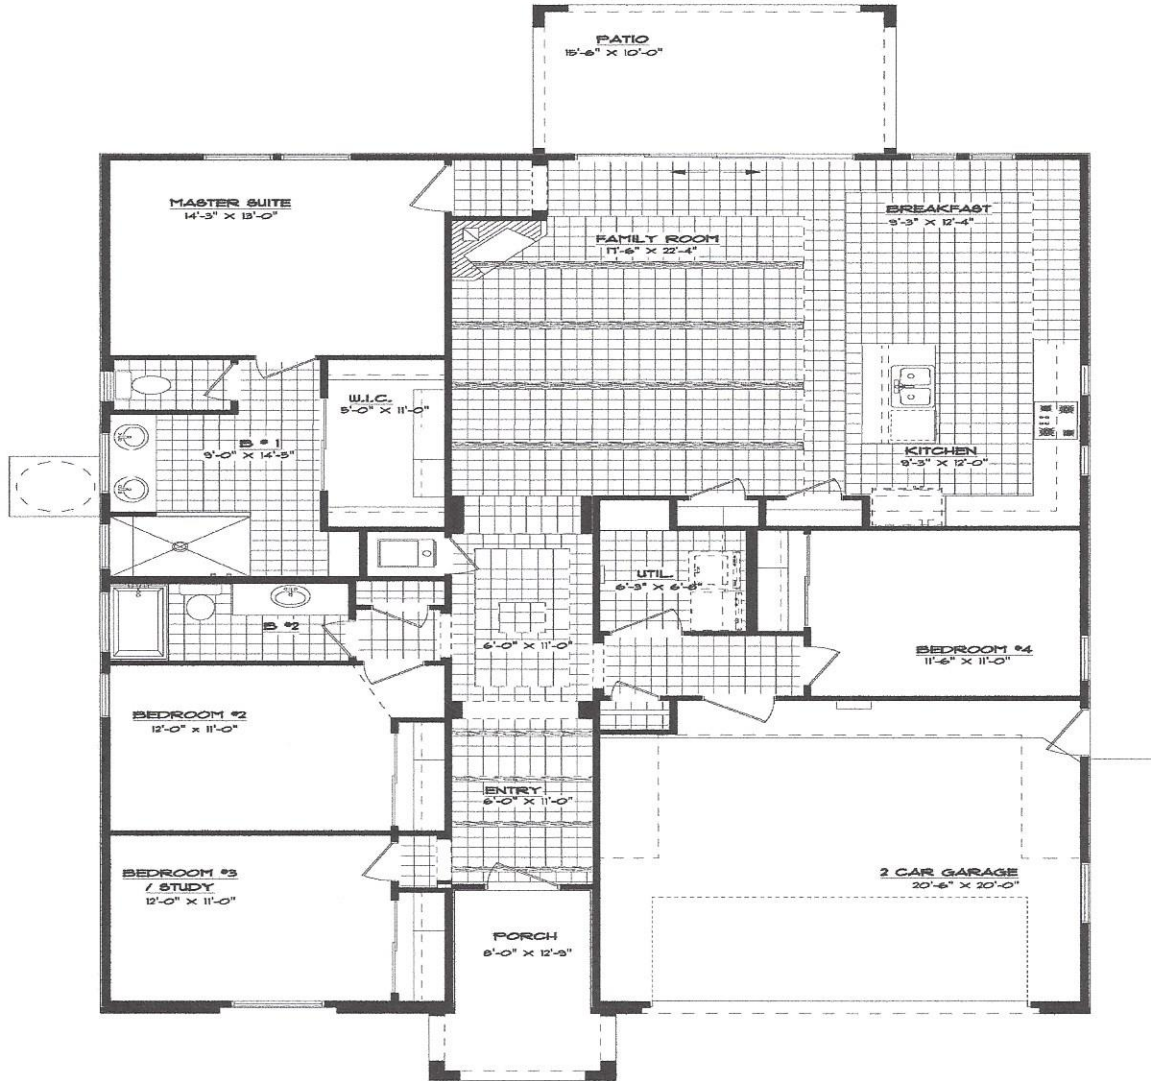

SAN JOSE

7361 Skyrocket

1,929 Sq. Ft. – 4 Bedroom – 2 Baths – 2 Car Garage
W 42'-0" x D 56'-6"

8/2016