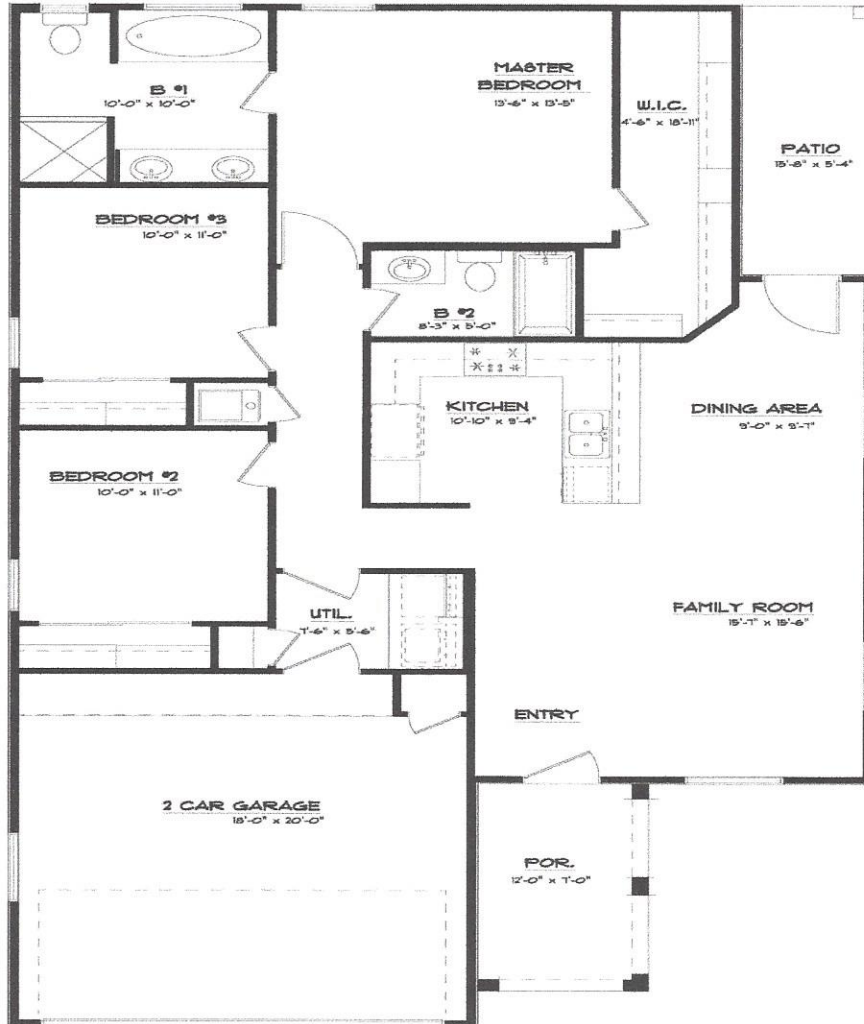

THE ROMA III T.A.

13482 Hazlewood St.

1,370 Sq. Ft. – 3 Bedrooms – 2 Bathrooms – 2 Car Garage