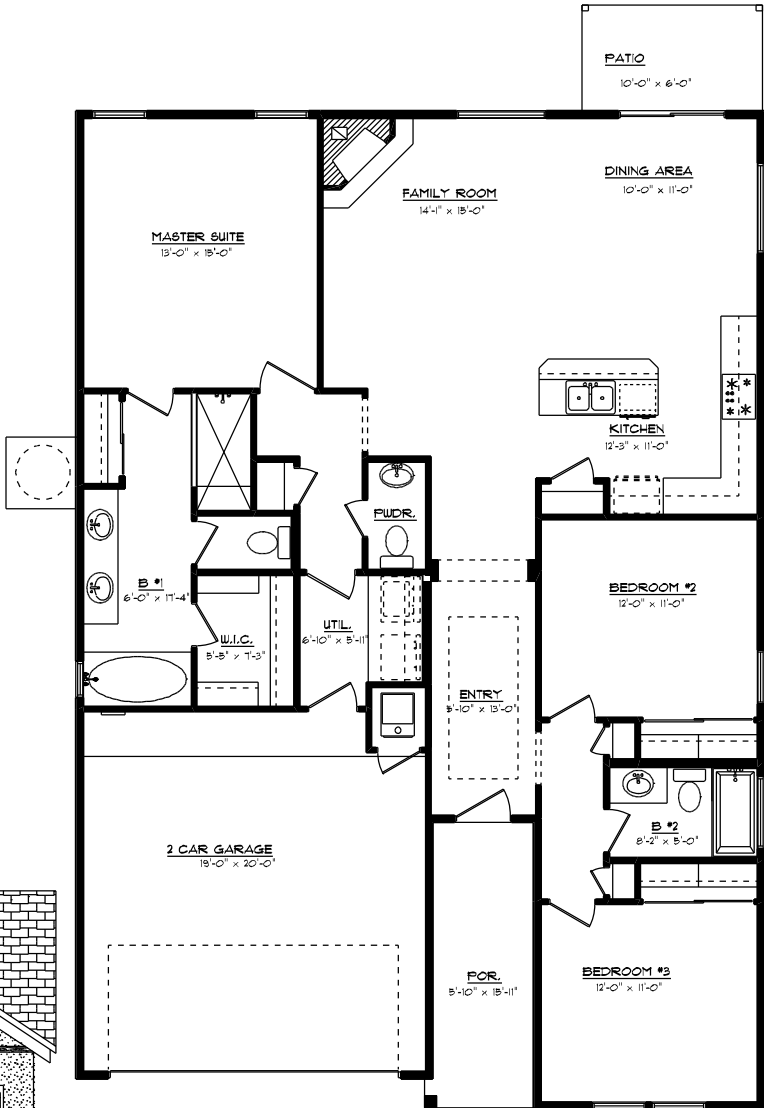

## THE HONDO

LIVING AREA 1596 SQ.FT.

- 3 BEDROOMS
- 2.5 BATHS
- ENTRY
- FAMILY ROOM
- DINING AREA
- KITCHEN
- 2 CAR GARAGE
- UTIL. ROOM

FLOOR PLAN  
38'-0" x 55'-3"

TUDOR

PRAIRIE

TRADITIONAL