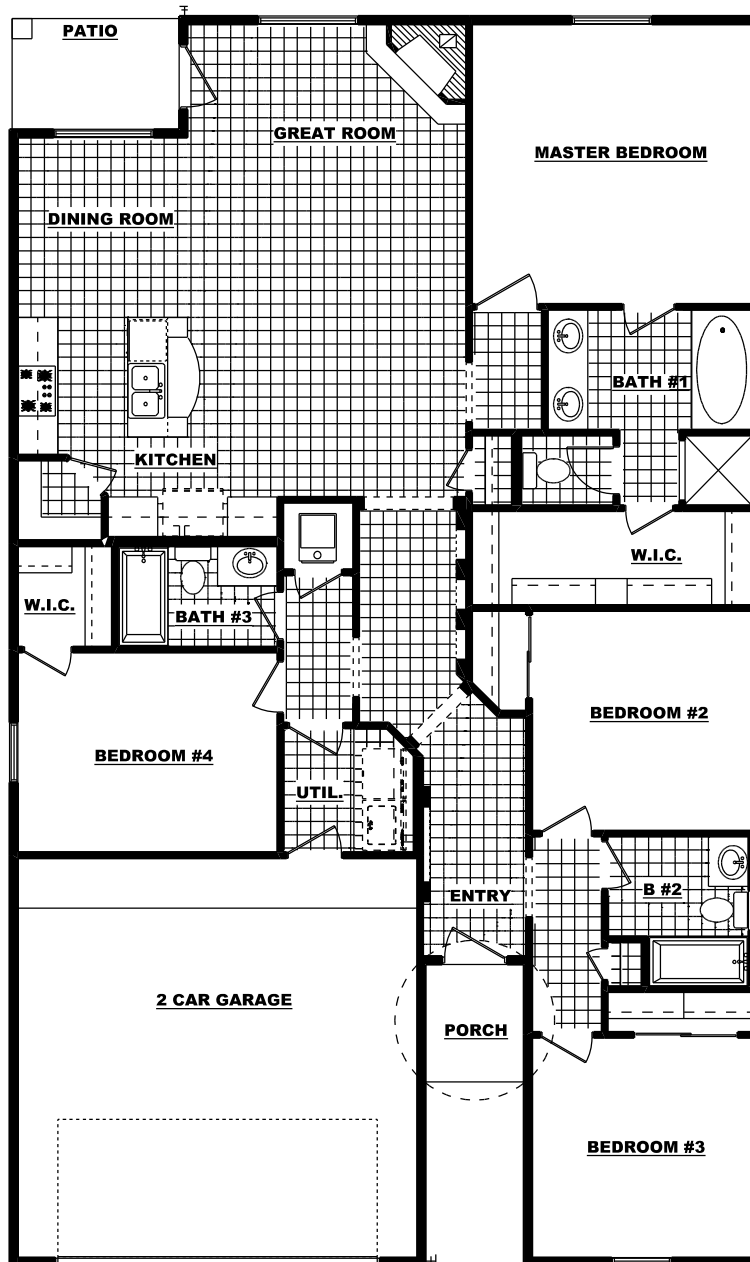

EL PARAISO "A"

6449 Tama St.

TILE FLOOR PLAN

1,825 Sq. Ft.

4 Bedrooms

3 Bathrooms

2 Car Garage