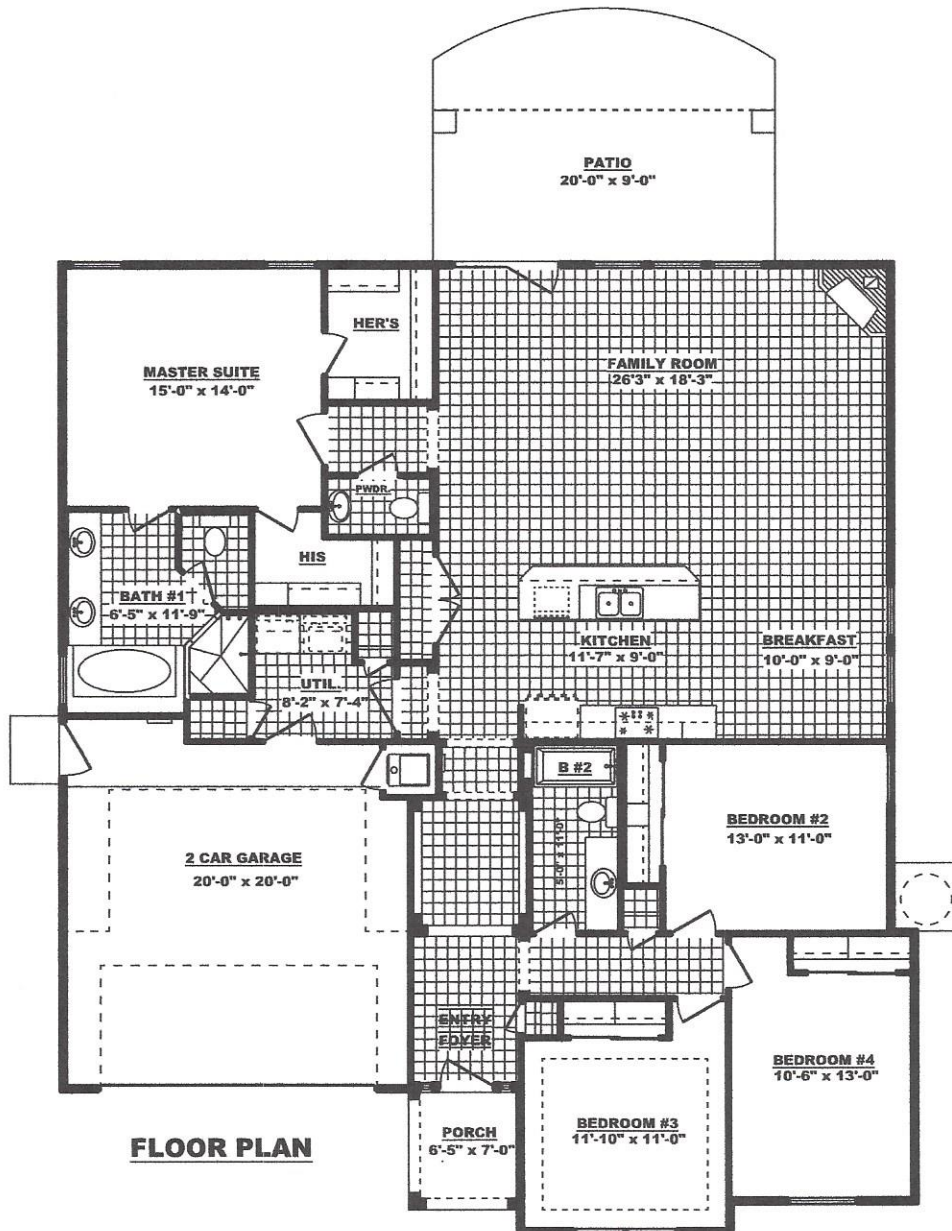

THE LILY W/POWDER

1267 Hidden Desert

2,128 Sq. Ft. - 4 Bedroom - 2.5 Baths - 2 Car Garage
50'-0" x 56'-10"