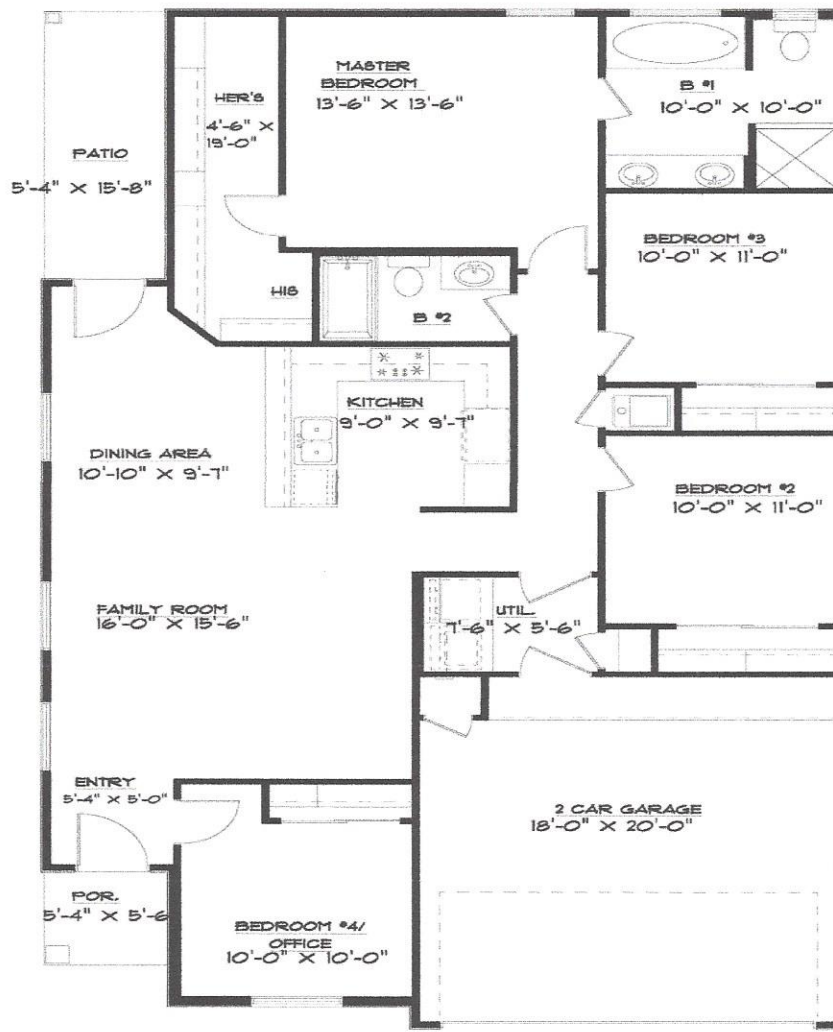

LA ROMA IV S

14362 Loma Esmeralda

FLOOR PLAN

W 34'-6" X D 59'-0"

1,522 Sq. Ft. – 4 Bedrooms – 2 Bathrooms – 2 Car Garage