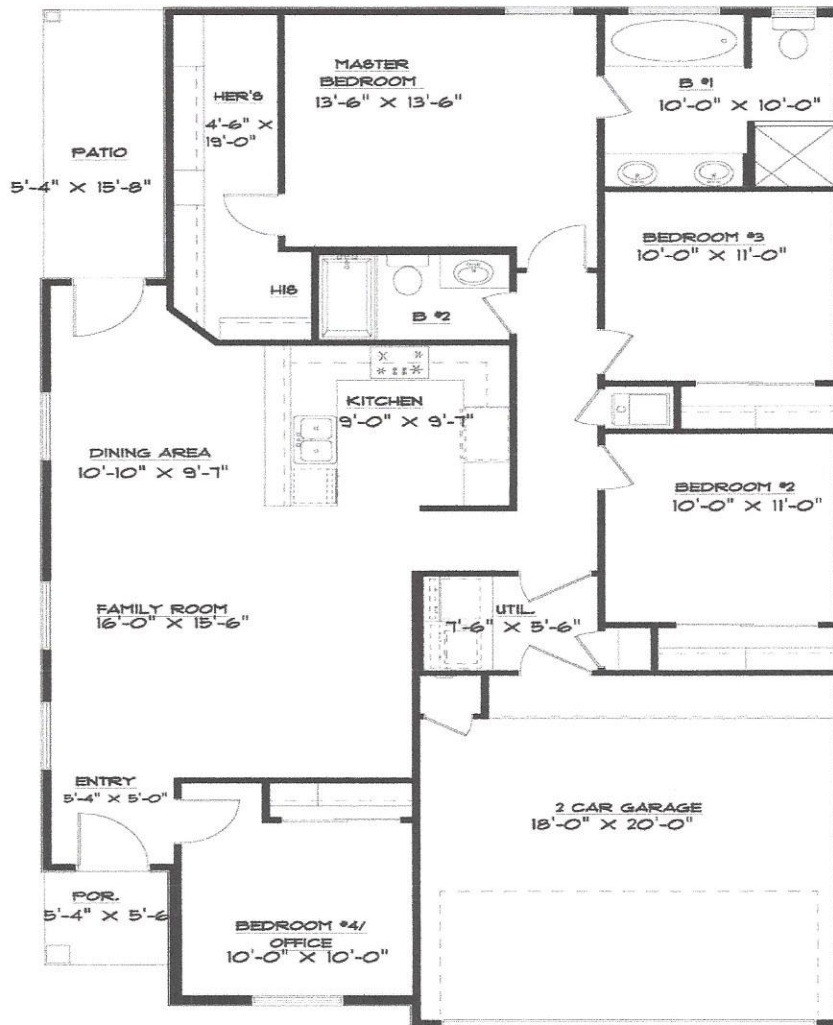

# LA ROMA IV S

14952 Louis Baudoin Ct.

## FLOOR PLAN

W 34'-6" X D 59'-0"

1,522 Sq. Ft. – 4 Bedrooms – 2 Bathrooms – 2 Car Garage