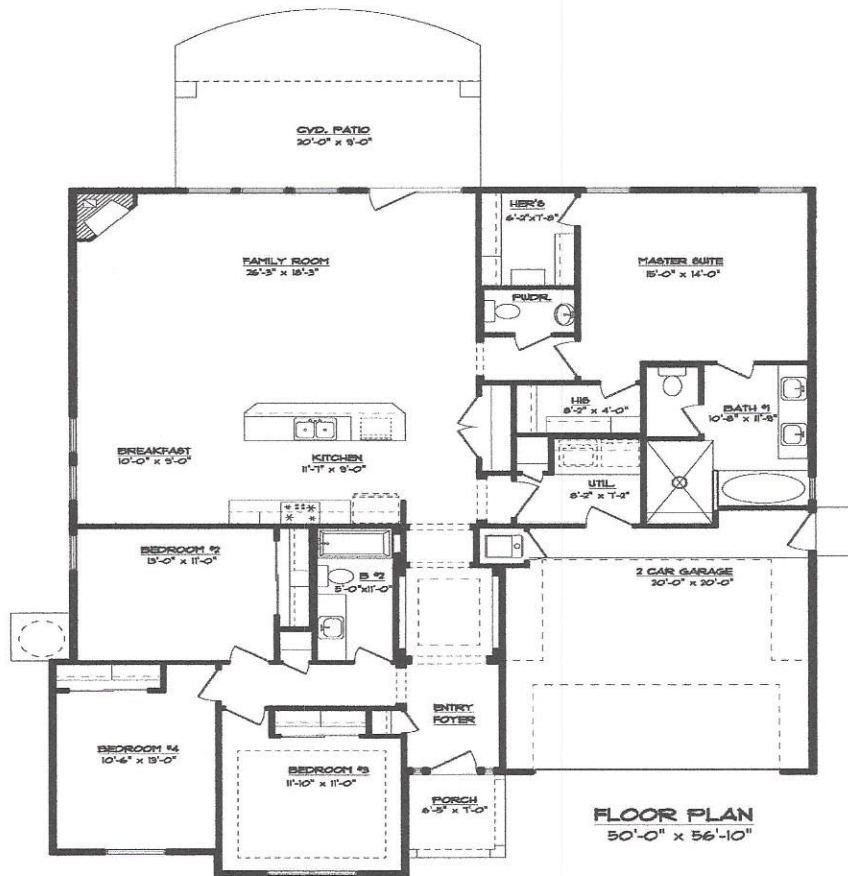

THE LILY W/PWDR

7209 Kiowa Creek

2,141 Sq. Ft. – 4 Bedrooms – 2.5 Bathrooms – 2 Car Garage

Floor Plan, Amenities, Price and Availability are subject to change without notice

11/21/16