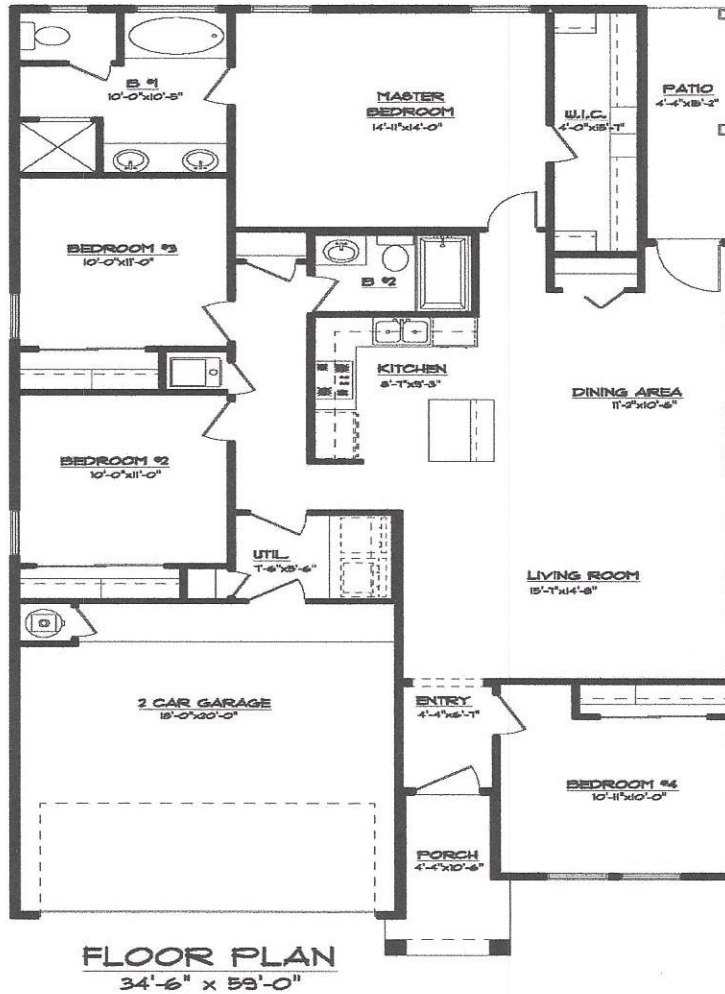

# THE PACIFIC IV S

## 7237 Copper Sky

1,549 Sq. Ft. – 4 Bedrooms – 2 Bathrooms – 2 Car Garage