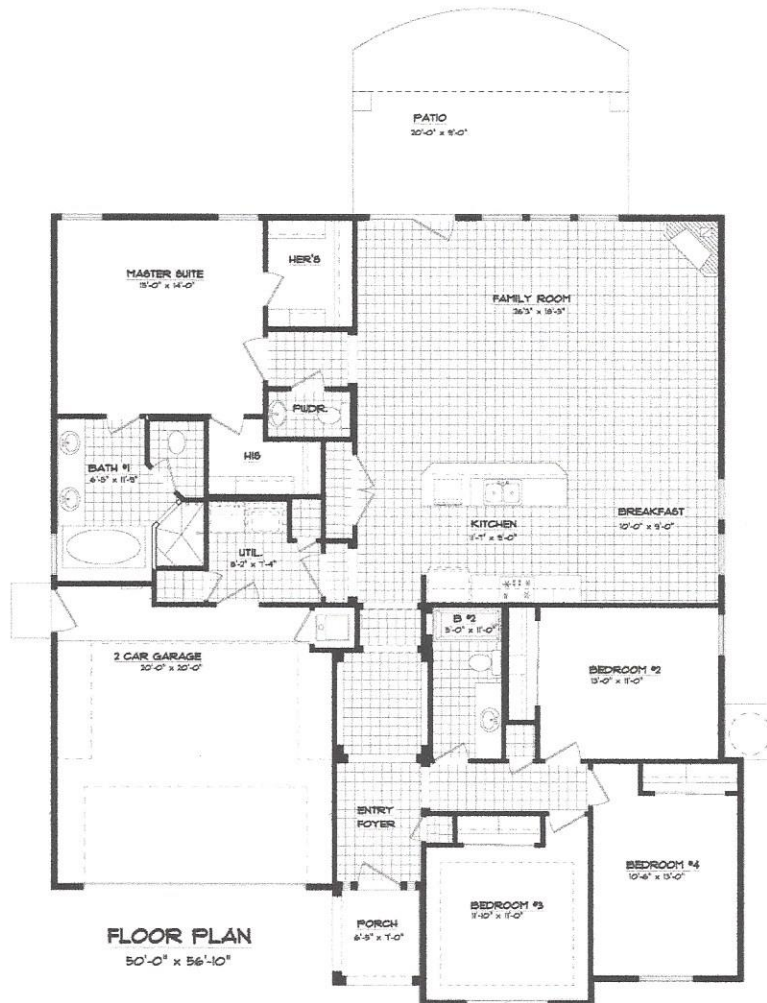

THE LILY W/PWDR

1084 Speranza

2,128 Sq. Ft. – 4 Bedrooms – 2.5 Bathrooms – 2 Car Garage

Floor Plan, Amenities, Price and Availability are subject to change without notice