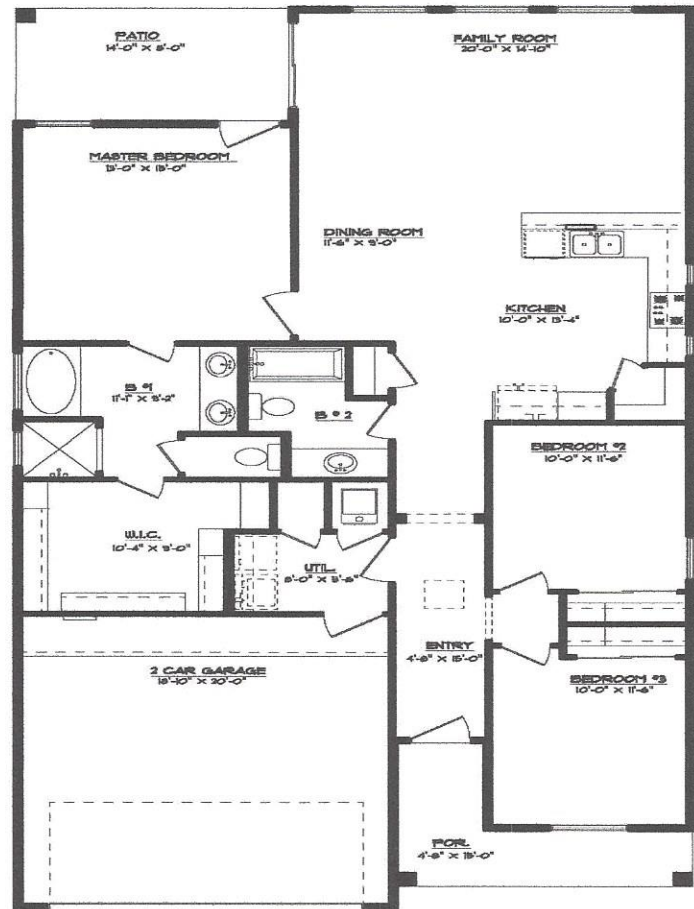

THE YUCATAN

12156 Middle Fork Pl.

1578 SQ.FT.

FLOOR PLAN
W 34'-8" x D 62'-9"

1,578 Sq. Ft. – 3 Bedrooms – 2 Bathrooms – 2 Car Garage