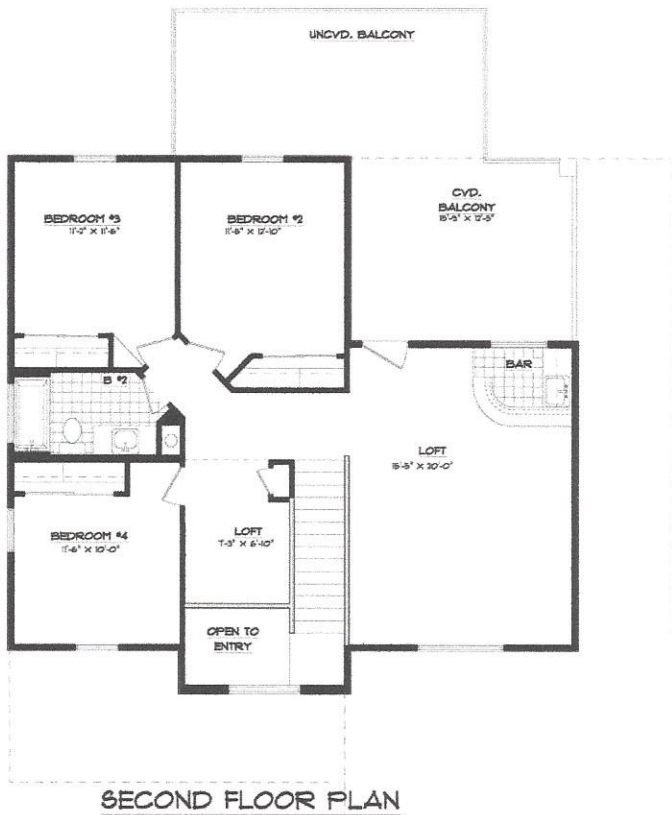

THE BROOKLYN

1259 Hidden Desert

2,710 Sq. Ft. – 4 Bedrooms – 2.5 Bathrooms – 3 Car Garage

Floor Plan, Amenities, Price and Availability are subject to change without notice

12/5/16