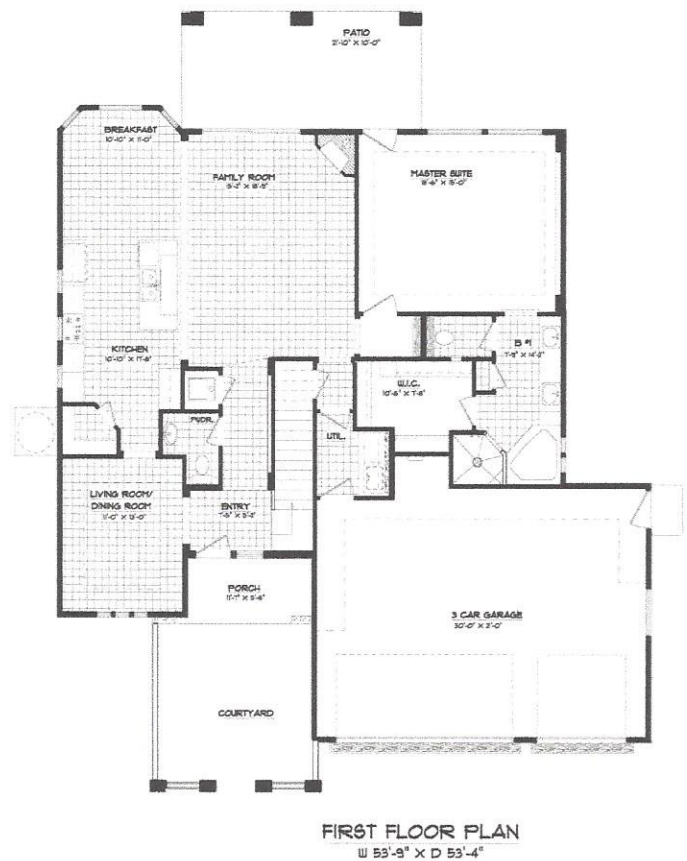

THE BROOKLYN

1259 Hidden Desert

2,710 Sq. Ft. – 4 Bedrooms – 2.5 Bathrooms – 3 Car Garage

Floor Plan, Amenities, Price and Availability are subject to change without notice

12/5/16