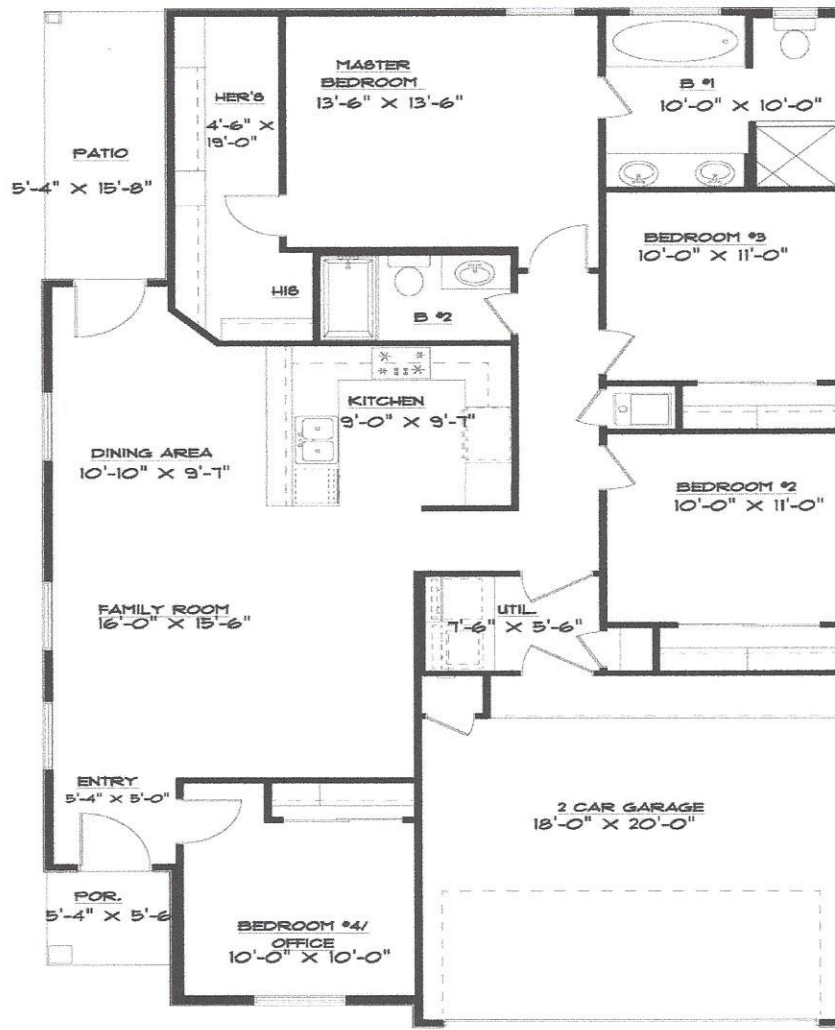

# LA ROMA IV S

14350 Loma Esmeralda

## FLOOR PLAN

W 34'-6" X D 59'-0"

1,522 Sq. Ft. – 4 Bedrooms – 2 Bathrooms – 2 Car Garage