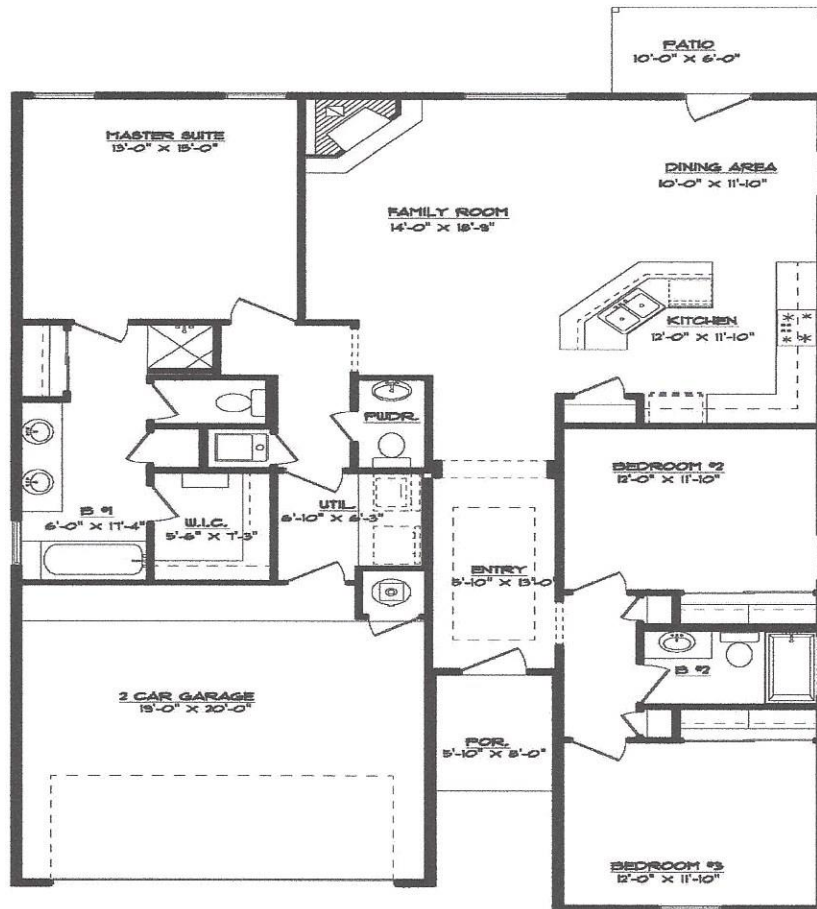

THE CHOCTAW T.A.

14841 Ted Bank Ave.

1,596 Sq. Ft. – 3 Bedrooms – 2.5 Bathrooms – 2 Car Garage