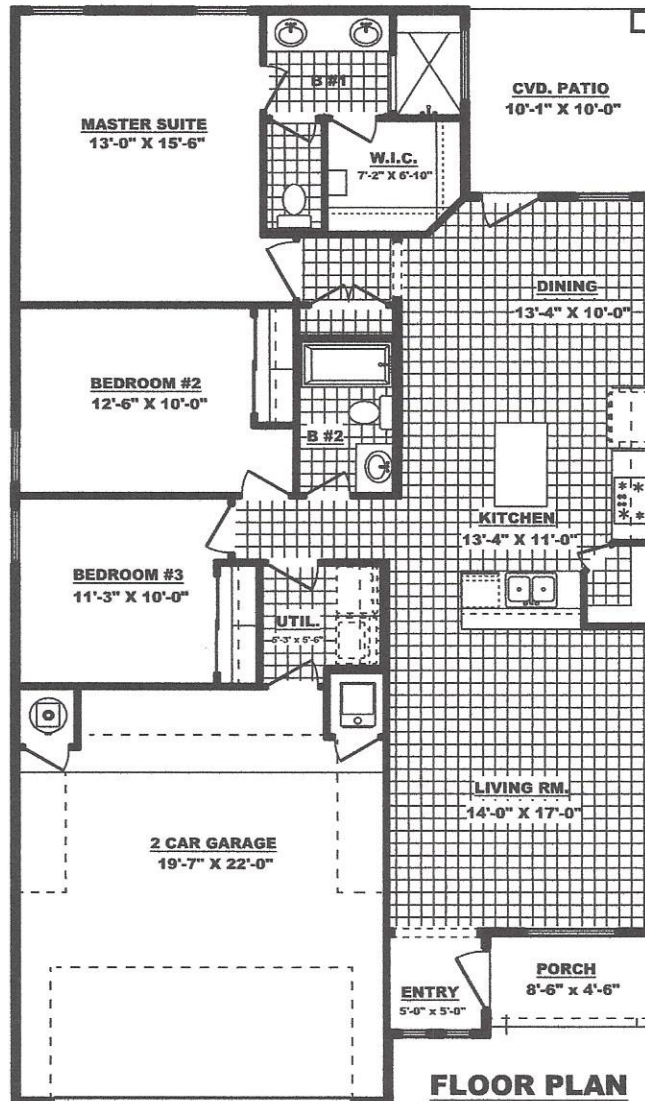

THE CARIBBEAN "B"

14944 Louis Baudoin Ct.

FRONT ELEVATION

1,402 Sq. Ft. - 3 Bedroom - 2 Bath - 2 Car Garage
W 34'-6" X D 59'-0"