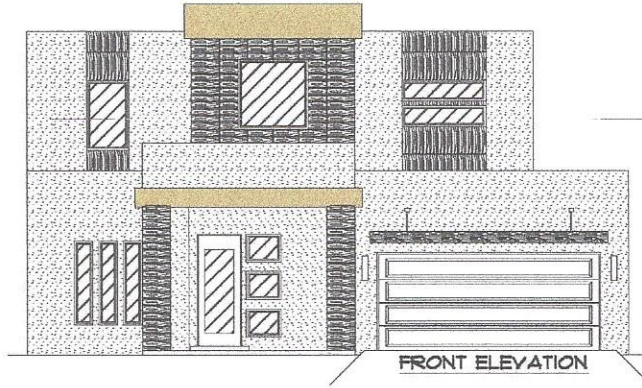

# THE BROOKLYN MOD

6175 Tranquil Desert

**FIRST FLOOR PLAN**

W 43'-0" X D 53'-4"

**2,630 Sq. Ft. – 4 Bedrooms – 2.5 Bathrooms – 2 Car Garage**

**SECOND FLOOR PLAN**