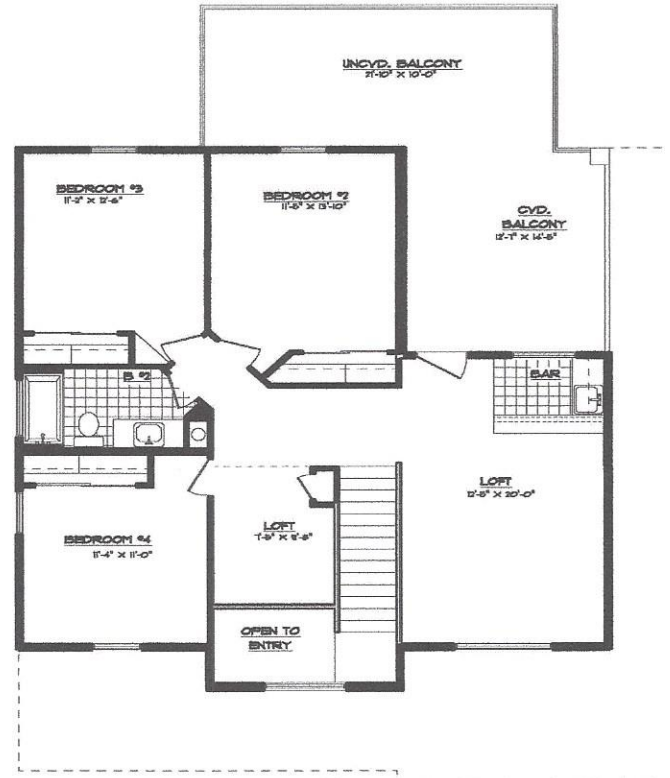

# THE BROOKLYN MOD

6175 Tranquil Desert

**FIRST FLOOR PLAN**

W 43'-0" X D 53'-4"

**2,630 Sq. Ft. – 4 Bedrooms – 2.5 Bathrooms – 2 Car Garage**

**SECOND FLOOR PLAN**