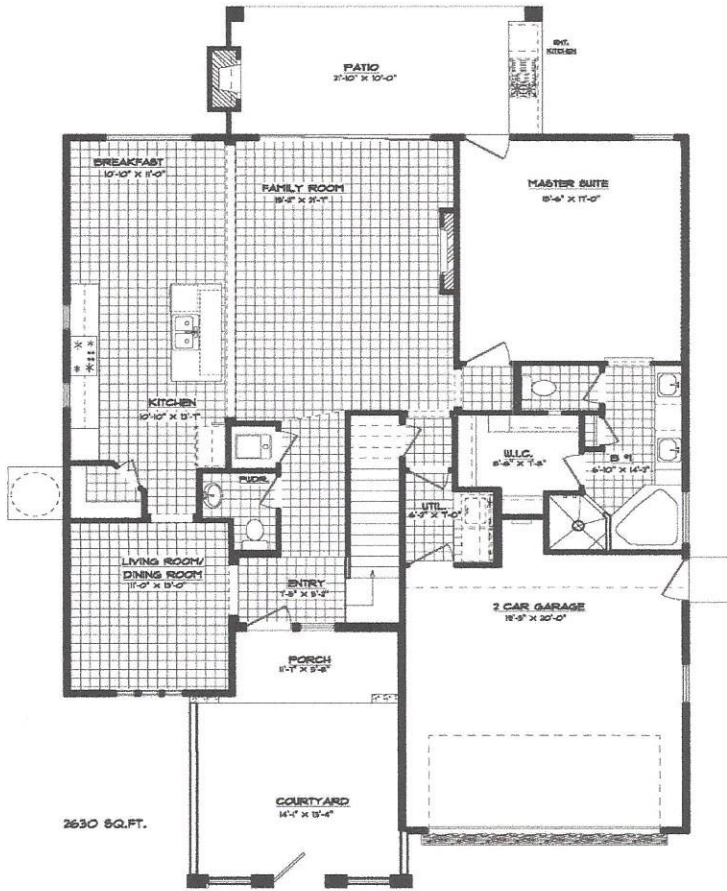

# THE BROOKLYN MOD

6175 Tranquil Desert

**FIRST FLOOR PLAN**

W 43'-0" X D 53'-4"

**2,630 Sq. Ft. – 4 Bedrooms – 2.5 Bathrooms – 2 Car Garage**

**SECOND FLOOR PLAN**