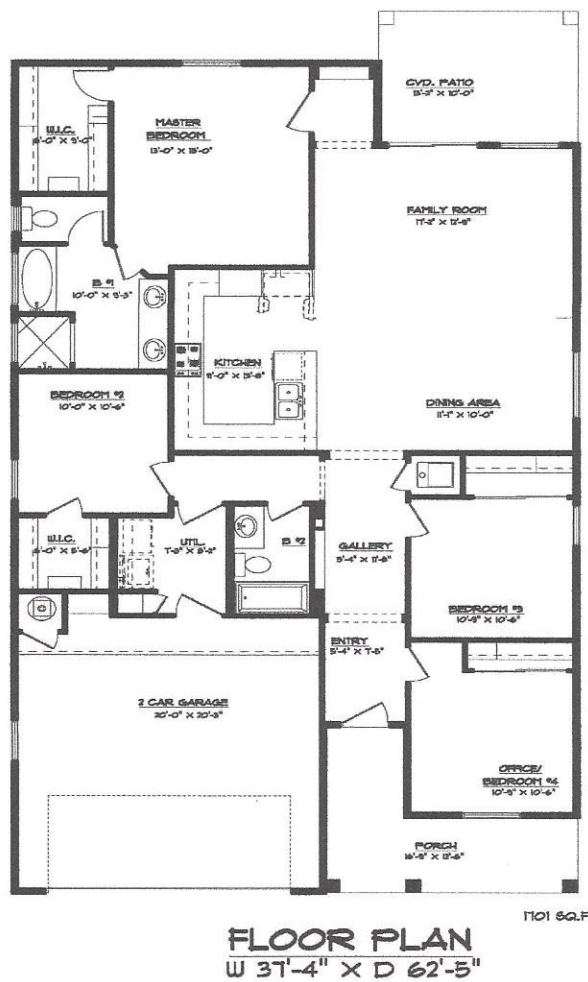

# LA FRANCIA B

6452 Tama St.

1,701 Sq. Ft. – 4 Bedrooms – 2 Bathrooms – 2 Car Garage

Floor Plan, Amenities, Price and Availability are subject to change without notice