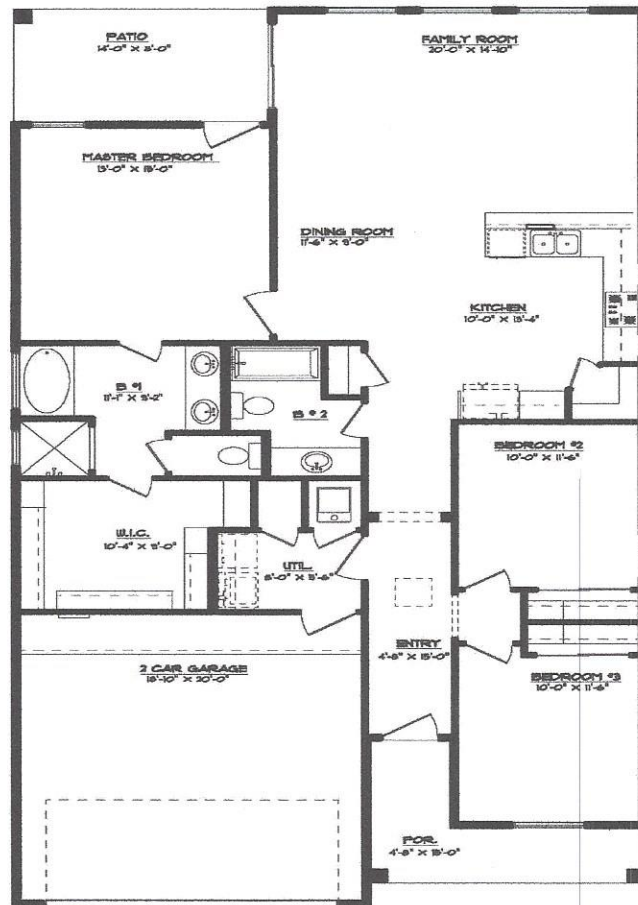

THE YUCATAN

1578 SQ.FT.

FLOOR PLAN
W 34'-8" X D 62'-9"

1,578 Sq. Ft. – 3 Bedrooms – 2 Bathrooms – 2 Car Garage

Floor Plan, Amenities, Price and Availability are subject to change without notice

11/14/16