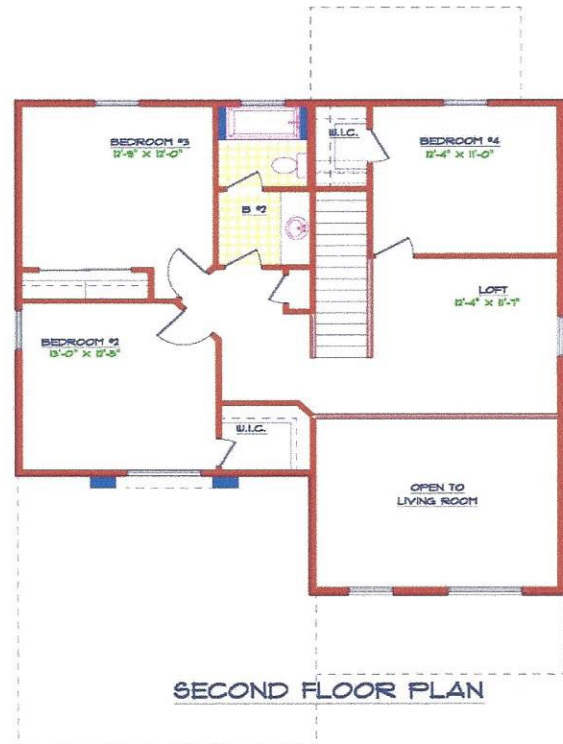

# THE MARCUS W/LOFT TILE ROOF

14849 Ted Banks Ave.

2088 SQ.FT. W 36'-5 1/2" X D 47'-11"

2,088 Sq. Ft. – 4 Bedrooms – 2.5 Bathrooms – 2 Car Garage