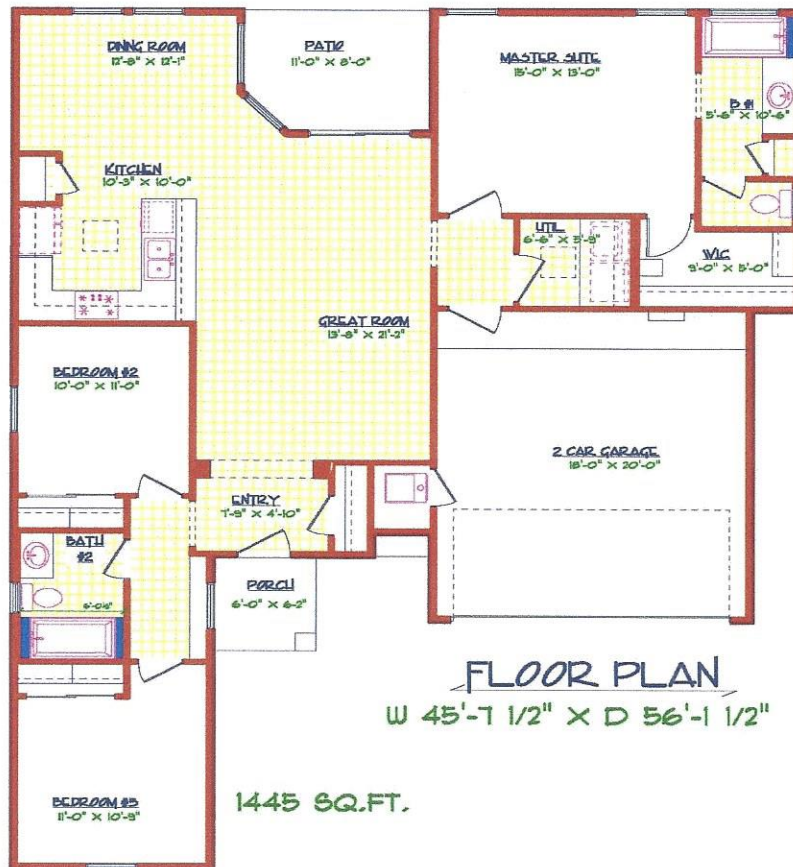

**THE SUNNY**  
1614 Santa Monica Dr.

**1,445 Sq. Ft. – 3 Bedrooms – 2 Bathrooms – 2 Car Garage**

Floor Plan, Amenities, Price and Availability are subject to change without notice