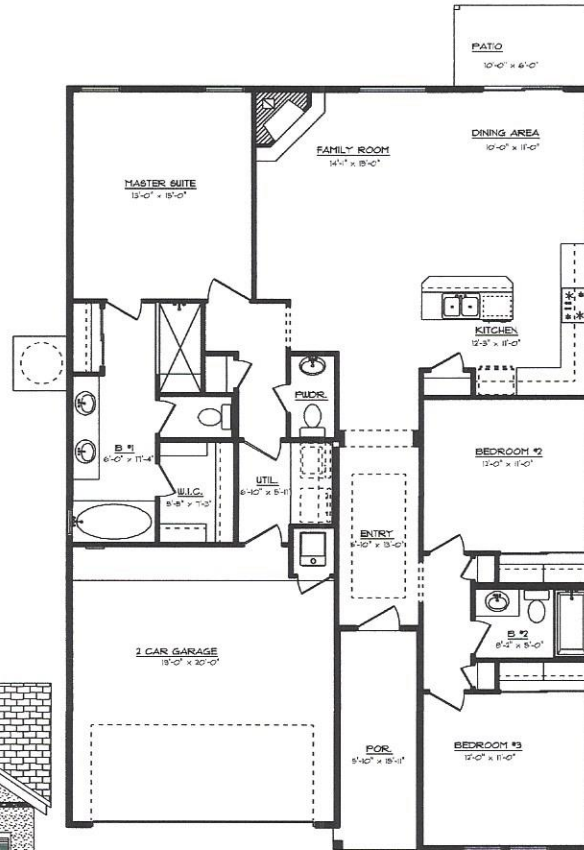

RIO VALLEY HOMES LLC.

6401 Tama St.

THE HONDO

LIVING AREA 1596 SQ.FT.

- 3 BEDROOMS
- 2.5 BATHS
- ENTRY
- FAMILY ROOM
- DINING AREA
- KITCHEN
- 2 CAR GARAGE
- UTIL. ROOM

FLOOR PLAN
38'-0" x 55'-3"

TUDOR

PRAIRIE

TRADITIONAL