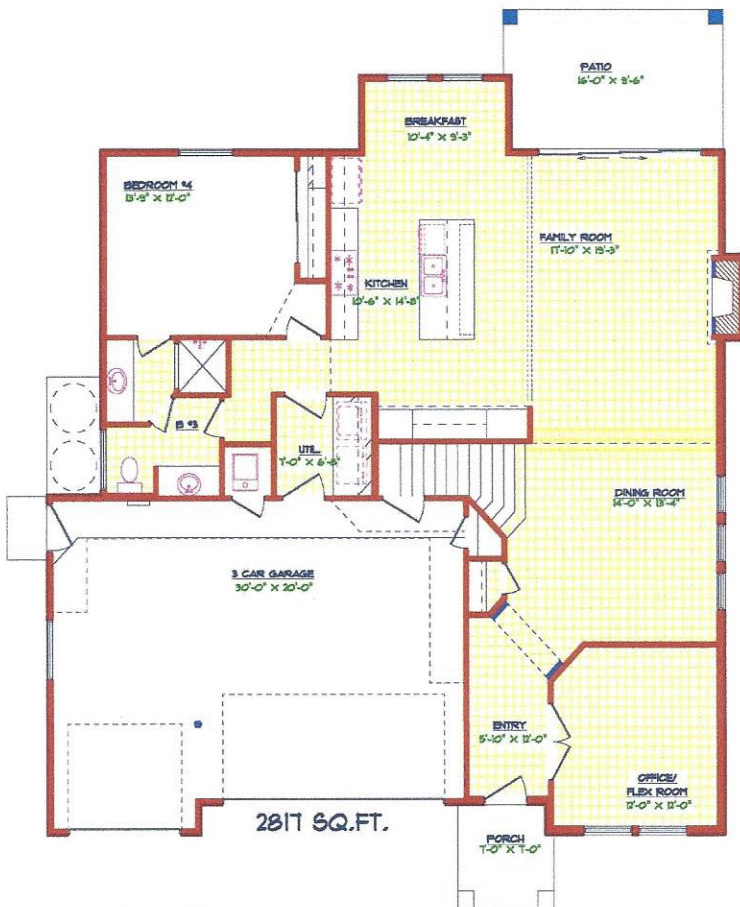

THE VIOLET

7205 Kiowa Creek Dr.

2,817 Sq. Ft. – 5 Bedrooms – 3 Bathrooms – 3 Car Garage

Floor Plan, Amenities, Price and Availability are subject to change without notice