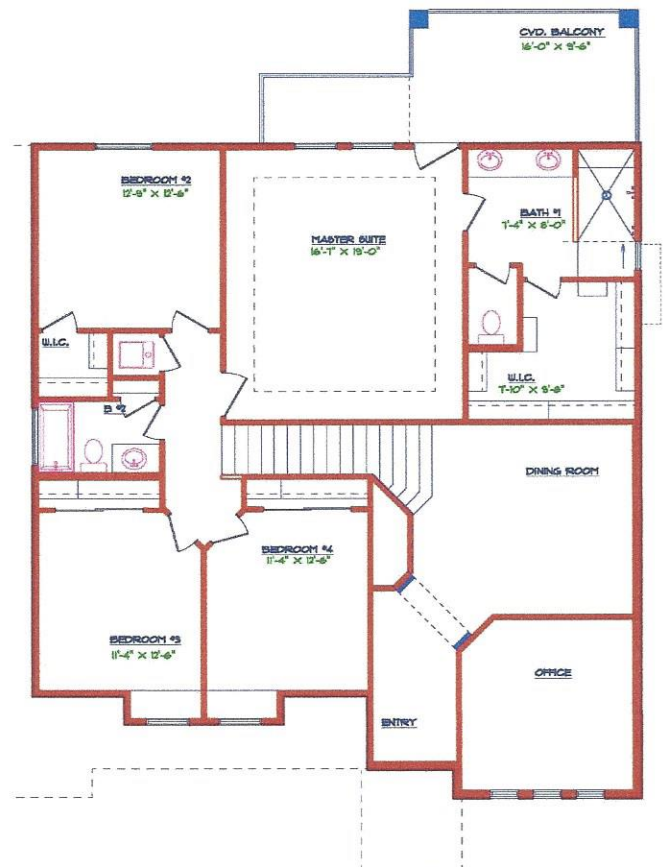

THE VIOLET

7205 Kiowa Creek Dr.

2,817 Sq. Ft. – 5 Bedrooms – 3 Bathrooms – 3 Car Garage

Floor Plan, Amenities, Price and Availability are subject to change without notice