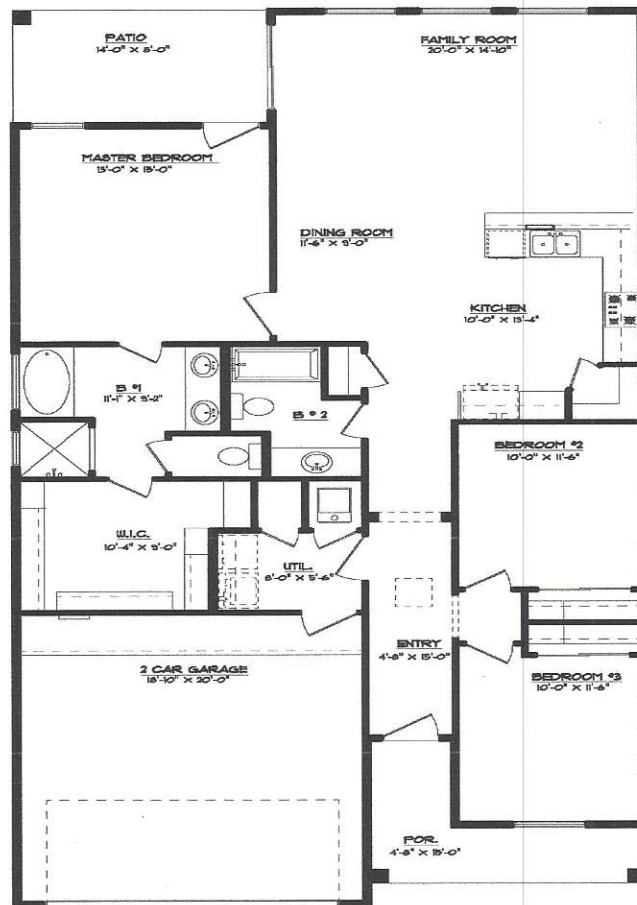

THE YUCATAN

12028 Prairie Ridge St.

1,578 Sq. Ft. – 3 Bedrooms – 2 Bathrooms – 2 Car Garage

Floor Plan, Amenities, Price and Availability are subject to change without notice