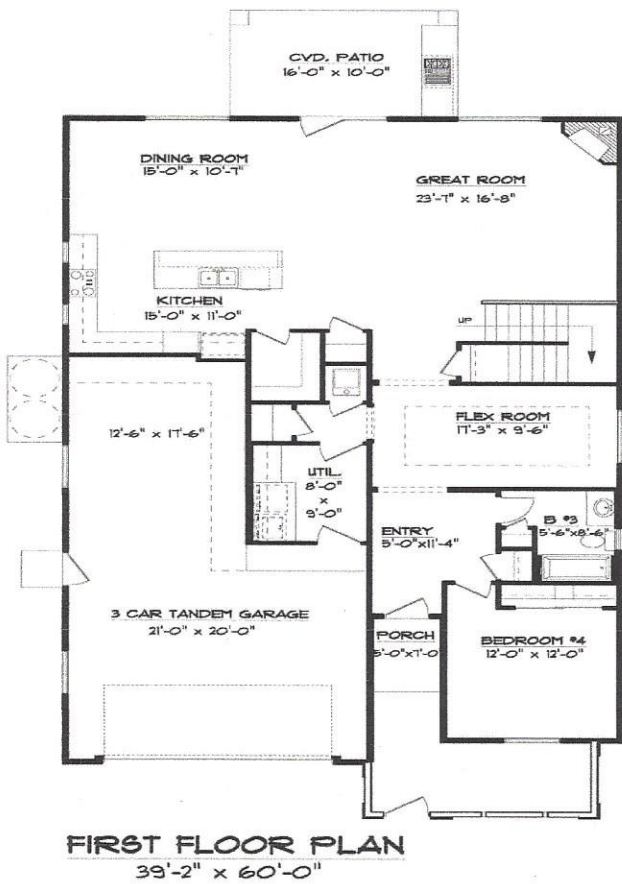

THE SUNRISE

1248 Desert Mirage

3,219 Sq. Ft. – 4 Bedrooms – 3 Bathrooms – 3 Car Garage