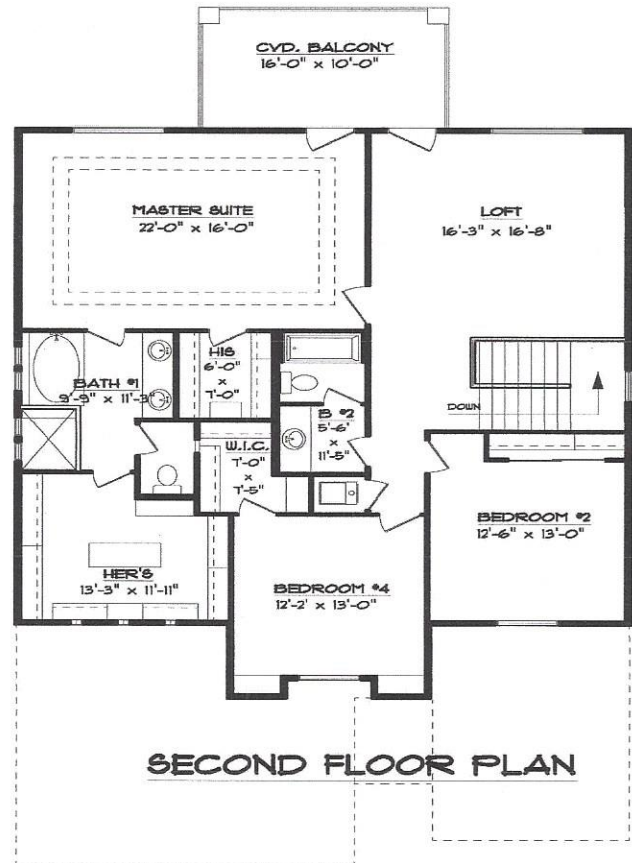

THE SUNRISE

1248 Desert Mirage

3,219 Sq. Ft. – 4 Bedrooms – 3 Bathrooms – 3 Car Garage