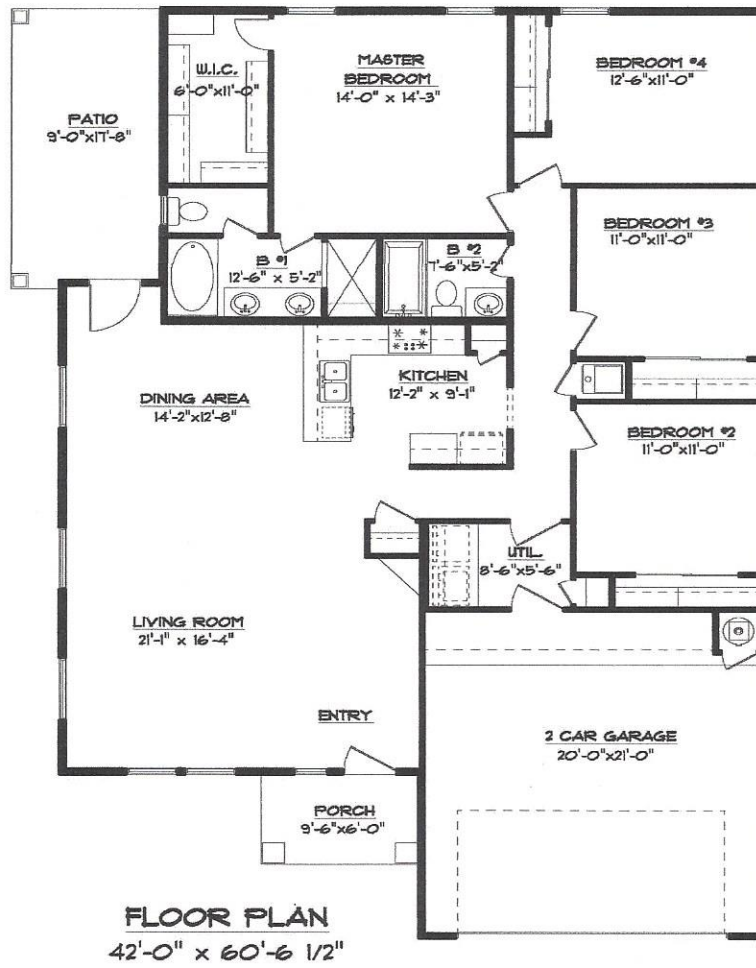

# THE YUKON T.A.

14517 Long Shadow

**1,788 Sq. Ft. – 4 Bedrooms – 2 Bathrooms – 2 Car Garage**