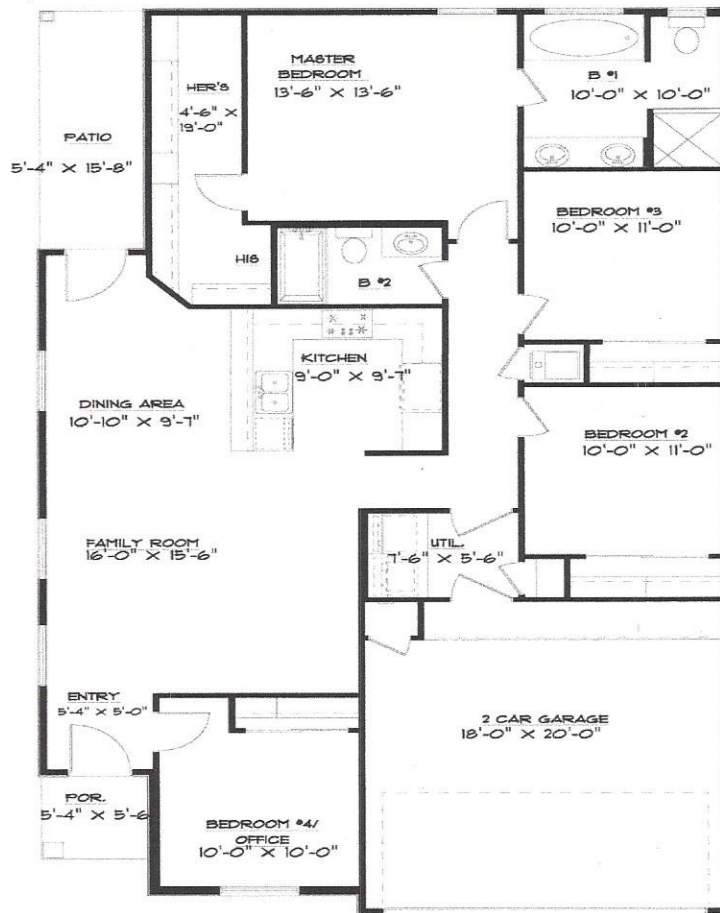

LA ROMA IV S

14940 Louis Baudoin Ct.

FLOOR PLAN
W 34'-6" X D 59'-0"

1,522 Sq. Ft. – 4 Bedrooms – 2 Bathrooms – 2 Car Garage