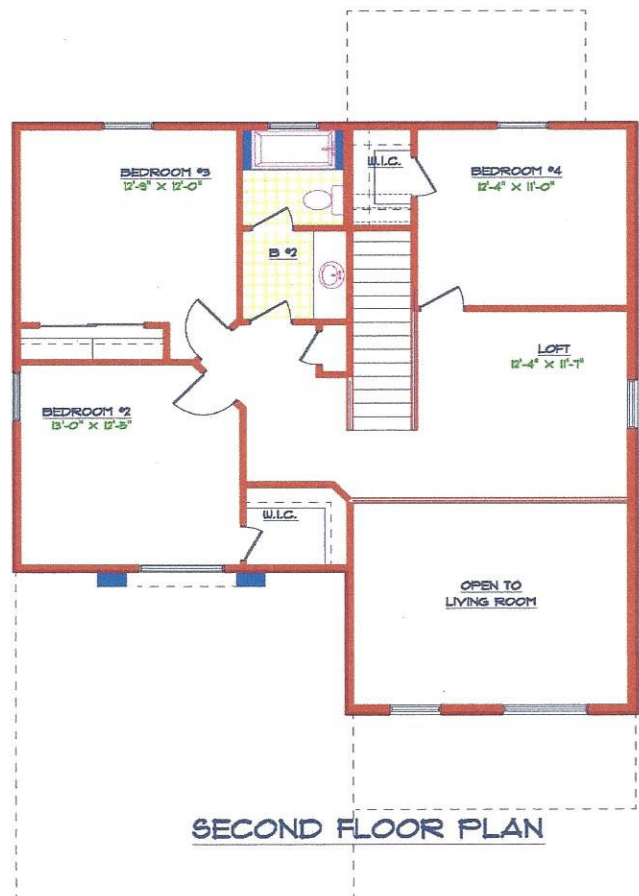

THE MARCUS W/LOFT S

814 Bronze Hill Ave.

2088 SQ.FT. W 36'-5 1/2" X D 47'-11"

2,088 Sq. Ft. – 4 Bedrooms – 2.5 Bathrooms – 2 Car Garage

Floor Plan, Amenities, Price and Availability are subject to change without notice